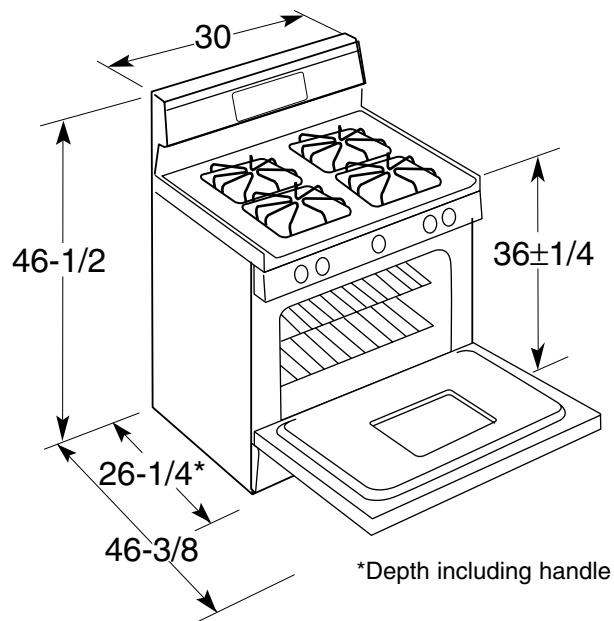

HOTPOINT

RGB744BEAWH—30" Free-Standing Gas Range

Dimensions (in inches)

Installation Information:

Dimensions shown here are the same as those shown on the installation instructions at the time this sheet was printed. Before proceeding with installation, see your Hotpoint supplier for latest detailed preparation and installation instructions or install from the instructions packed with each unit.

HOTPOINT

RGB744BEAWH—30" Free-Standing Gas Range

Features and Benefits

- Up-Swept Porcelain-Enameled Lift-Up Cooktop
- Twin Cooktop Burners
- Grey Removable Square Grates
- Chrome Removable Drip Pans
- Electronic Pilotless Ignition System
- Extra-Large Capacity Self-Cleaning Oven
- EasySet II Clock and Minute Timer
- Automatic Oven Timer
- In-Oven Broiling
- 2 Oven Shelves / 6 Embossed Rack Positions
- Easy Clean Subtop
- Solid White Frameless Glass Oven Door
- Designer-Style Handle
- LP Conversion Kit Included
- Model RGB744WEAWW—White on White
- Model RGB744BEAWH—White
- Model RGB744BEAAD—Almond