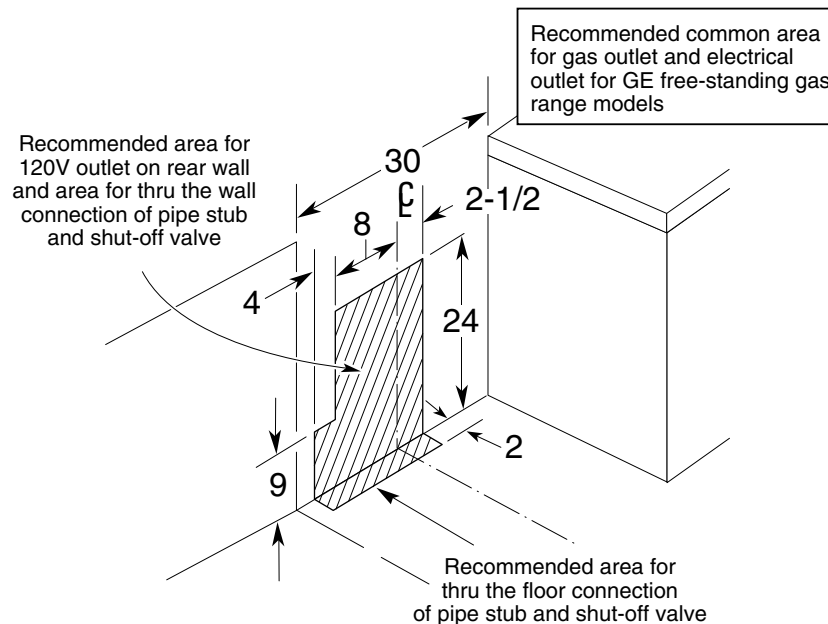

HOTPOINT

RGB744BEAWH—30" Free-Standing Gas Range

Dimensions (in inches)

Installation Information:

Dimensions shown here are the same as those shown on the installation instructions at the time this sheet was printed. Before proceeding with installation, see your Hotpoint supplier for latest detailed preparation and installation instructions or install from the instructions packed with each unit.

HOTPOINT

RGB744BEAWH—30" Free-Standing Gas Range

Features and Benefits

- Up-Swept Porcelain-Enameled Lift-Up Cooktop
- Twin Cooktop Burners
- Grey Removable Square Grates
- Chrome Removable Drip Pans
- Electronic Pilotless Ignition System
- Extra-Large Capacity Self-Cleaning Oven
- EasySet II Clock and Minute Timer
- Automatic Oven Timer
- In-Oven Broiling
- 2 Oven Shelves / 6 Embossed Rack Positions
- Easy Clean Subtop
- Solid White Frameless Glass Oven Door
- Designer-Style Handle
- LP Conversion Kit Included
- Model RGB744WEAWW—White on White
- Model RGB744BEAWH—White
- Model RGB744BEAAD—Almond