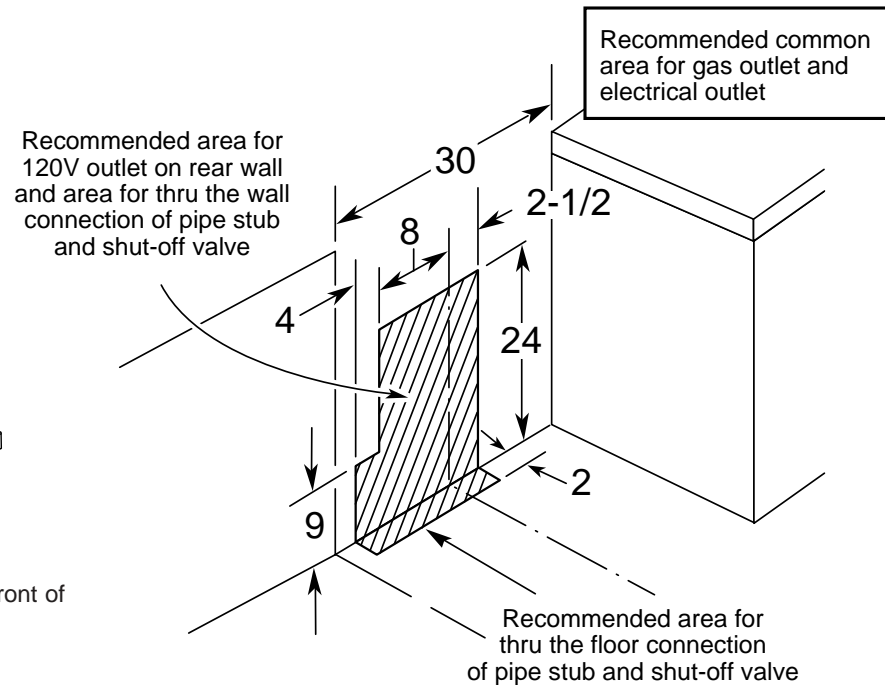

## RGB524PEH – Hotpoint 30" Free-Standing Gas Range

### Dimensions (in inches)

### 30" Gas Range Installation Information (in inches)

**Installation Information:** Before installing, consult installation instructions packed with product for current dimensional data.