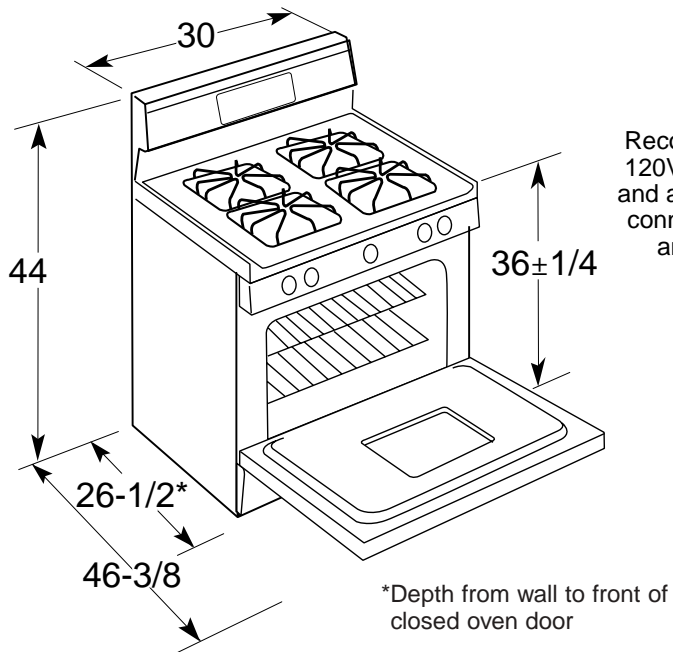

## RGB524PEH – Hotpoint 30" Free-Standing Gas Range

### Dimensions (in inches)

### 30" Gas Range Installation Information (in inches)

**Installation Information:** Before installing, consult installation instructions packed with product for current dimensional data.