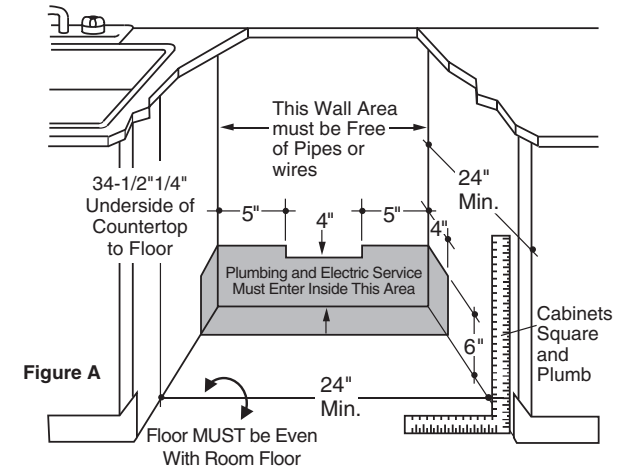

HOTPOINT®

HLD400MWW/BB – Hotpoint Built-In Dishwasher

Dishwasher Dimensions (in inches)

Electrical Rating

Voltage AC.....	120
Hertz.....	60
Total connected load amperage.....	10
Calrod® heater watts max.....	875

For use on adequately wired 120-volt, 15-amp circuit having 2-wire service with a separate ground wire. This appliance must be grounded for safe operation.

Note: The rough cabinet opening must be at least 24" deep, 24" wide and approximately 34-1/2" high from floor to underside of the countertop. Dishwasher must not be installed more than 10 feet from sink for proper drainage. All plumbing and electrical work must be in accordance with local codes. The power cord and connections must comply with the National Electrical Code Section 422 and/or local codes and ordinances. The cord must be no longer than 6 ft. from the junction box to the receptacle.

Installation Information: Before installing, consult installation instructions packed with product for current dimensional data.

HOTPOINT®

HLD4000MWW/BB – Hotpoint Built-In Dishwasher

Features and Benefits