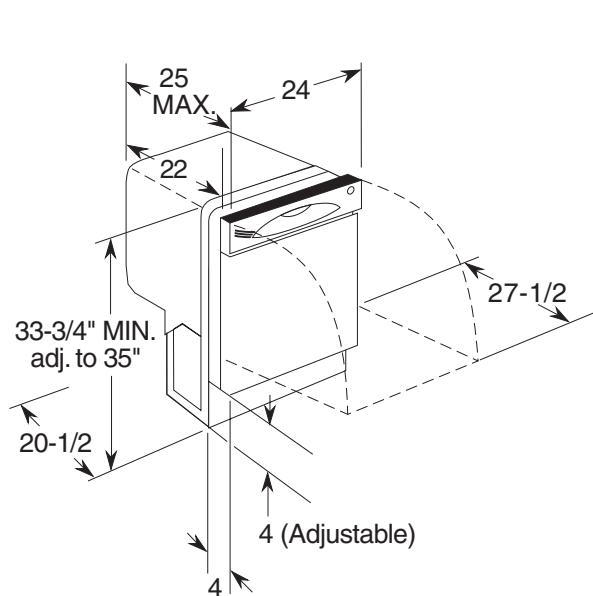

HOTPOINT®

HLD400MWW/BB – Hotpoint Built-In Dishwasher

Dishwasher Dimensions (in inches)

Electrical Rating

Voltage AC.....	120
Hertz.....	60
Total connected load amperage.....	10
Calrod® heater watts max.....	875

For use on adequately wired 120-volt, 15-amp circuit having 2-wire service with a separate ground wire. This appliance must be grounded for safe operation.

Note: The rough cabinet opening must be at least 24" deep, 24" wide and approximately 34-1/2" high from floor to underside of the countertop. Dishwasher must not be installed more than 10 feet from sink for proper drainage. All plumbing and electrical work must be in accordance with local codes. The power cord and connections must comply with the National Electrical Code Section 422 and/or local codes and ordinances. The cord must be no longer than 6 ft. from the junction box to the receptacle.

Installation Information: Before installing, consult installation instructions packed with product for current dimensional data.

HOTPOINT®

HLD4000MWW/BB – Hotpoint Built-In Dishwasher

Features and Benefits