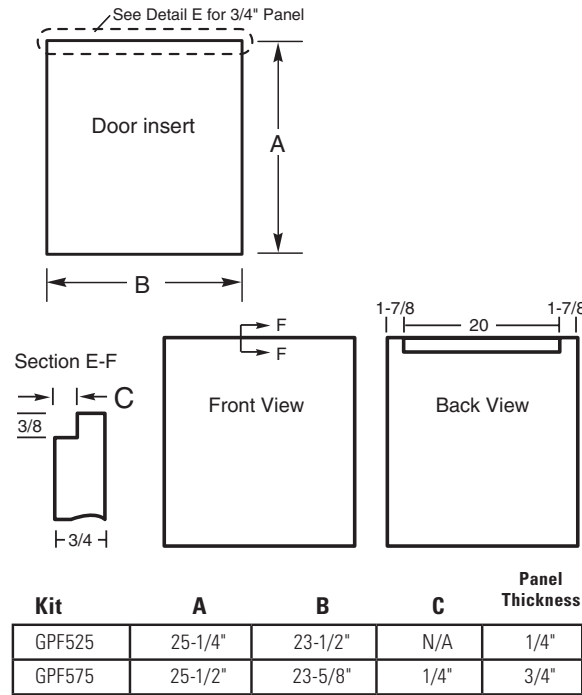

HOTPOINT®

HLD400MWW/BB – Hotpoint Built-In Dishwasher

Dishwasher Dimensions (in inches)

Electrical Rating

Voltage AC.....	120
Hertz.....	60
Total connected load amperage.....	10
Calrod® heater watts max.....	875

For use on adequately wired 120-volt, 15-amp circuit having 2-wire service with a separate ground wire. This appliance must be grounded for safe operation.

Note: The rough cabinet opening must be at least 24" deep, 24" wide and approximately 34-1/2" high from floor to underside of the countertop. Dishwasher must not be installed more than 10 feet from sink for proper drainage. All plumbing and electrical work must be in accordance with local codes. The power cord and connections must comply with the National Electrical Code Section 422 and/or local codes and ordinances. The cord must be no longer than 6 ft. from the junction box to the receptacle.

Installation Information: Before installing, consult installation instructions packed with product for current dimensional data.

HOTPOINT®

HLD4000MWW/BB – Hotpoint Built-In Dishwasher

Features and Benefits