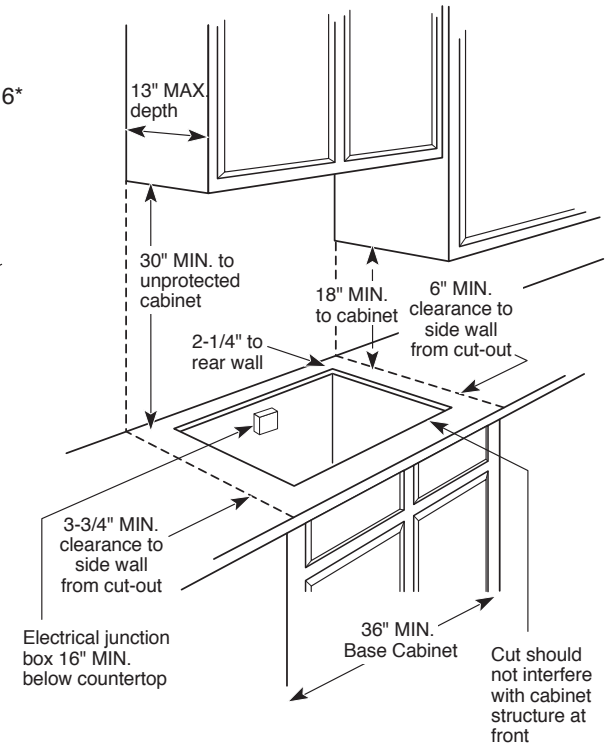

NOTE: If installing with a GE Profile™ Telescopic Downdraft System, consult both cooktop and downdraft installation instructions packed with product before installing. Cooktop gas/electric supply may need to be re-routed to install downdraft.

ELECTRICAL RATING: 120V, 60Hz, 5A

INSTALLATION WITH SINGLE WALL OVEN INFORMATION:

30" Gas Cooktops are approved for use over select GE 27" and 30" Wall Ovens and Warming Drawers. 30" and 36" Gas cooktops are approved for use over 30" Wall Ovens and Warming Drawers. Refer to cooktop and wall oven/warming drawer installation instructions packed with product for current dimensional data.

INSTALLATION INFORMATION: Before installing, consult installation instructions, packed with product, for current dimensional data.

Gas Connection

Dimension and installation information are shown in inches.