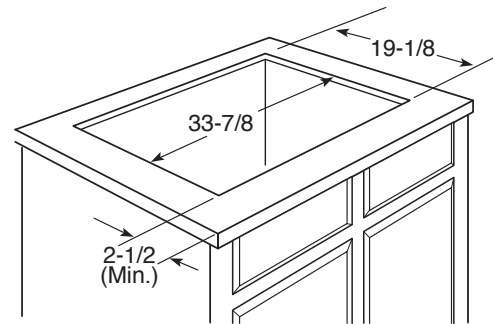

JGP633SET

GE 36" Built-In Gas Cooktop

DIMENSIONS AND INSTALLATION INFORMATION

AGA REQUIREMENT: All gas cooktop models require 7/16" free area below cooktop height to combustible material. Requires 18" minimum from countertop to adjacent overhead cabinets.

NOTE: If installing with a GE Profile™ Telescopic Downdraft System, consult both cooktop and downdraft installation instructions packed with product before installing. Cooktop gas/electric supply may need to be re-routed to install downdraft.

ELECTRICAL RATING: 120V, 60Hz, 5A

INSTALLATION WITH SINGLE WALL OVEN INFORMATION:

30" Gas Cooktops are approved for use over select GE 27" and 30" Wall Ovens and Warming Drawers. 30" and 36" Gas cooktops are approved for use over 30" Wall Ovens and Warming Drawers. Refer to cooktop and wall oven/warming drawer installation instructions packed with product for current dimensional data.

INSTALLATION INFORMATION: Before installing, consult installation instructions, packed with product, for current dimensional data.