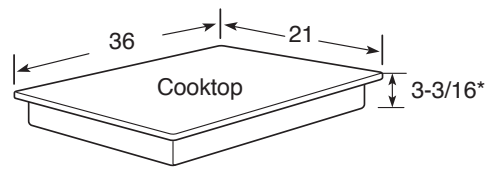

JGP633SET

GE 36" Built-In Gas Cooktop

DIMENSIONS AND INSTALLATION INFORMATION

AGA REQUIREMENT: All gas cooktop models require 7/16" free area below cooktop height to combustible material. Requires 18" minimum from countertop to adjacent overhead cabinets.

NOTE: If installing with a GE Profile™ Telescopic Downdraft System, consult both cooktop and downdraft installation instructions packed with product before installing. Cooktop gas/electric supply may need to be re-routed to install downdraft.

ELECTRICAL RATING: 120V, 60Hz, 5A

INSTALLATION WITH SINGLE WALL OVEN INFORMATION:

30" Gas Cooktops are approved for use over select GE 27" and 30" Wall Ovens and Warming Drawers. 30" and 36" Gas cooktops are approved for use over 30" Wall Ovens and Warming Drawers. Refer to cooktop and wall oven/warming drawer installation instructions packed with product for current dimensional data.

INSTALLATION INFORMATION: Before installing, consult installation instructions, packed with product, for current dimensional data.