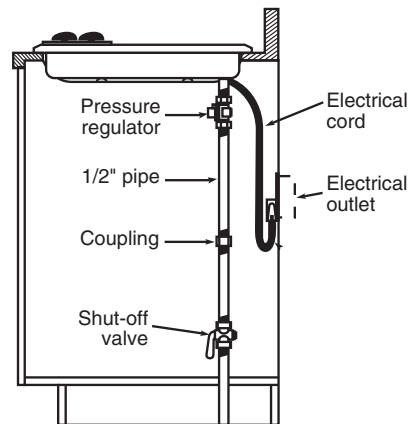

NOTE: If installing with a GE Profile™ Telescopic Downdraft System, consult both cooktop and downdraft installation instructions packed with product before installing. Cooktop gas/electric supply may need to be re-routed to install downdraft.

ELECTRICAL RATING: 120V, 60Hz, 5A

INSTALLATION WITH SINGLE WALL OVEN INFORMATION:

30" Gas Cooktops are approved for use over select GE 27" and 30" Wall Ovens and Warming Drawers. 30" and 36" Gas cooktops are approved for use over 30" Wall Ovens and Warming Drawers. Refer to cooktop and wall oven/warming drawer installation instructions packed with product for current dimensional data.

INSTALLATION INFORMATION: Before installing, consult installation instructions, packed with product, for current dimensional data.

Gas Connection

Dimension and installation information are shown in inches.