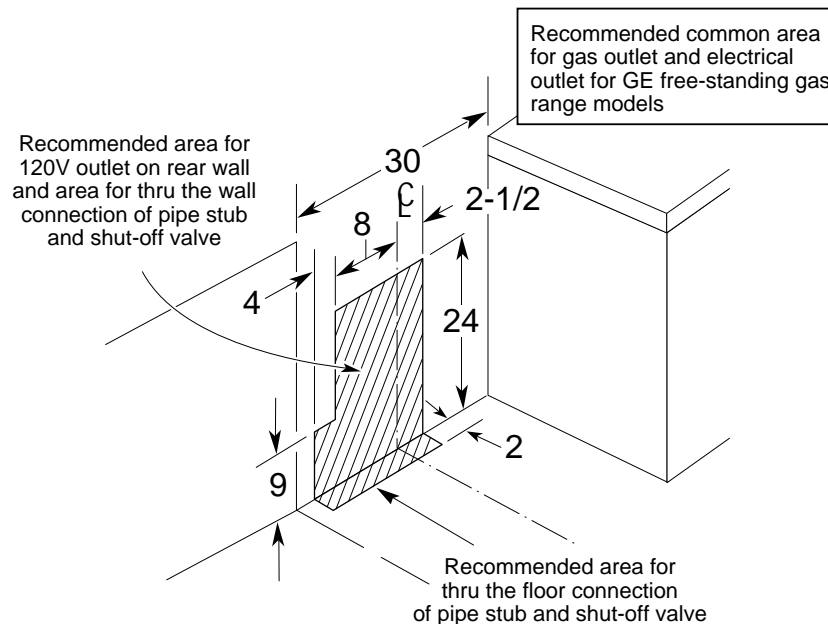

HOTPOINT

RGB524PPAAD—30" Free-Standing Gas Range

Dimensions (in inches)

Installation Information:

Dimensions shown here are the same as those shown on the installation instructions at the time this sheet was printed. Before proceeding with installation, see your Hotpoint supplier for latest detailed preparation and installation instructions or install from the instructions packed with each unit.

All GE ranges are equipped with an Anti-Tip device. The installation of this device is an important, required step in the installation of the range.

HOTPOINT

RGB524PPAAD—30" Free-Standing Gas Range

Features and Benefits

- Porcelain-Enameled Cooktop
- Lift-Up Cooktop with Easy-Clean Subtop
- Twin Cooktop Burners
- Black Removable Square Grates
- Standing Pilot Ignition System
- Extra-Large Standard Clean Oven
- Slide Out Broiler Drawer
- 2 Oven Shelves / 6 Embossed Rack Positions
- Solid Color-Matched Porcelain-Enameled Door
- Visor-Style Handle
- Also Available with Electronic Pilotless Ignition System as Model RGB524PEA
- Optional Accessory One-Piece Drip Pans Available at Additional Cost
- Model RGB524PPAWH—White
- Model RGB524PPAAD—Almond