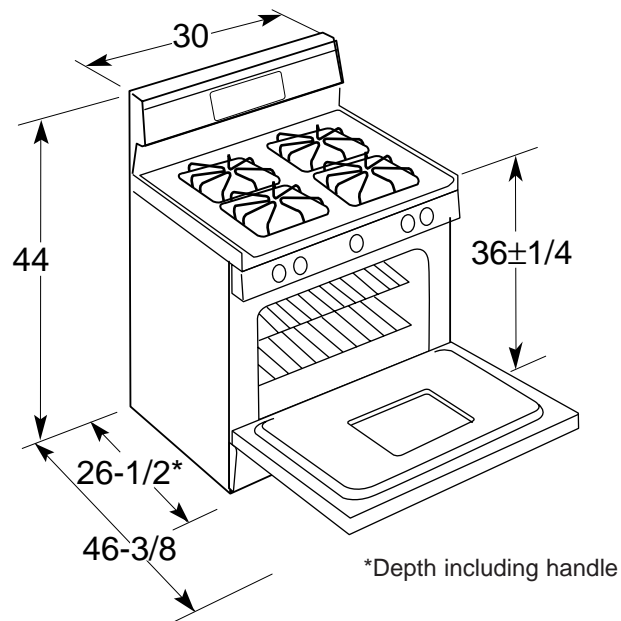

HOTPOINT

RGB524PPAAD—30" Free-Standing Gas Range

Dimensions (in inches)

Installation Information:

Dimensions shown here are the same as those shown on the installation instructions at the time this sheet was printed. Before proceeding with installation, see your Hotpoint supplier for latest detailed preparation and installation instructions or install from the instructions packed with each unit.

- Porcelain-Enameled Cooktop
- Lift-Up Cooktop with Easy-Clean Subtop
- Twin Cooktop Burners
- Black Removable Square Grates
- Standing Pilot Ignition System
- Extra-Large Standard Clean Oven
- Slide Out Broiler Drawer
- 2 Oven Shelves / 6 Embossed Rack Positions
- Solid Color-Matched Porcelain-Enameled Door
- Visor-Style Handle
- Also Available with Electronic Pilotless Ignition System as Model RGB524PEA
- Optional Accessory One-Piece Drip Pans Available at Additional Cost
- Model RGB524PPAWH—White
- Model RGB524PPAAD—Almond