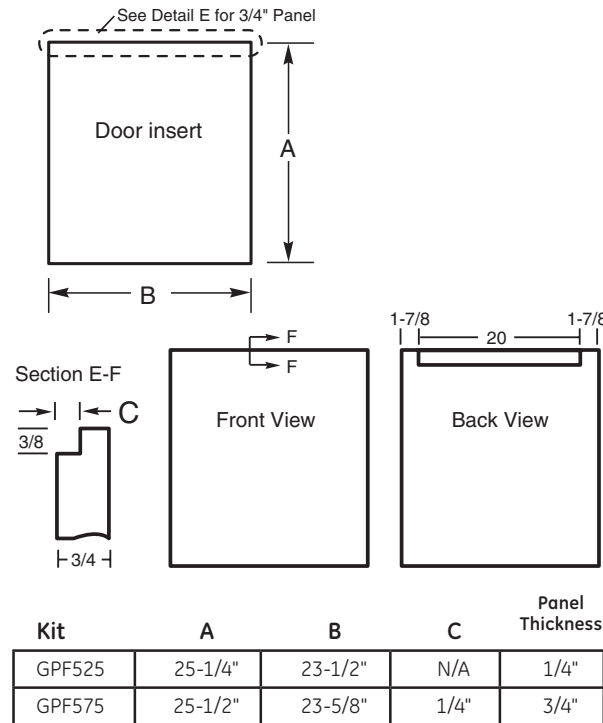

GLD4200LWW/CC/BB GE® Tall Tub Built-In Dishwasher

Dimensions and Installation Information (in inches)

Electrical Rating

Voltage AC.....	120
Hertz.....	60
Total connected load amperage.....	10
Calrod® heater watts max.....	875

For use on adequately wired 120-volt, 15-amp circuit having 2-wire service with a separate ground wire. This appliance must be grounded for safe operation.

Note: The rough cabinet opening must be at least 24" deep, 24" wide and approximately 34-1/2" high from floor to underside of the countertop. Dishwasher must not be installed more than 10 feet from sink for proper drainage. All plumbing and electrical work must be in accordance with local codes. The power cord and connections must comply with the National Electrical Code Section 422 and/or local codes and ordinances. The cord must be no longer than 6 ft. from the junction box to the receptacle.

Installation Information: Before installing, consult installation instructions packed with product for current dimensional data.

For answers to your Monogram®, GE Profile™ or GE® appliance questions, visit our website at ge.com or call GE Answer Center® service, 800.626.2000.