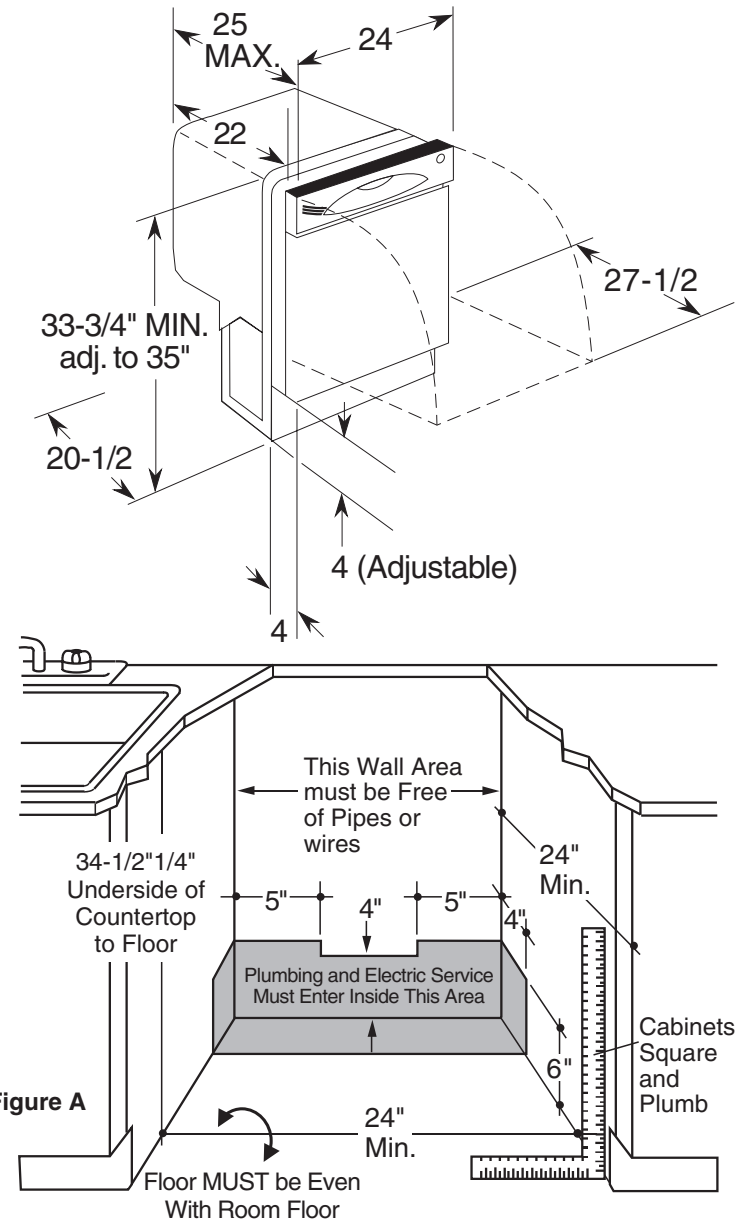

GLD4200LWW/CC/BB GE® Tall Tub Built-In Dishwasher

Dimensions and Installation Information (in inches)

Electrical Rating

Voltage AC.....	120
Hertz.....	60
Total connected load amperage.....	10
Calrod® heater watts max.....	875

For use on adequately wired 120-volt, 15-amp circuit having 2-wire service with a separate ground wire. This appliance must be grounded for safe operation.

Note: The rough cabinet opening must be at least 24" deep, 24" wide and approximately 34-1/2" high from floor to underside of the countertop. Dishwasher must not be installed more than 10 feet from sink for proper drainage. All plumbing and electrical work must be in accordance with local codes. The power cord and connections must comply with the National Electrical Code Section 422 and/or local codes and ordinances. The cord must be no longer than 6 ft. from the junction box to the receptacle.

Installation Information: Before installing, consult installation instructions packed with product for current dimensional data.

For answers to your Monogram®, GE Profile™ or GE® appliance questions, visit our website at ge.com or call GE Answer Center® service, 800.626.2000.