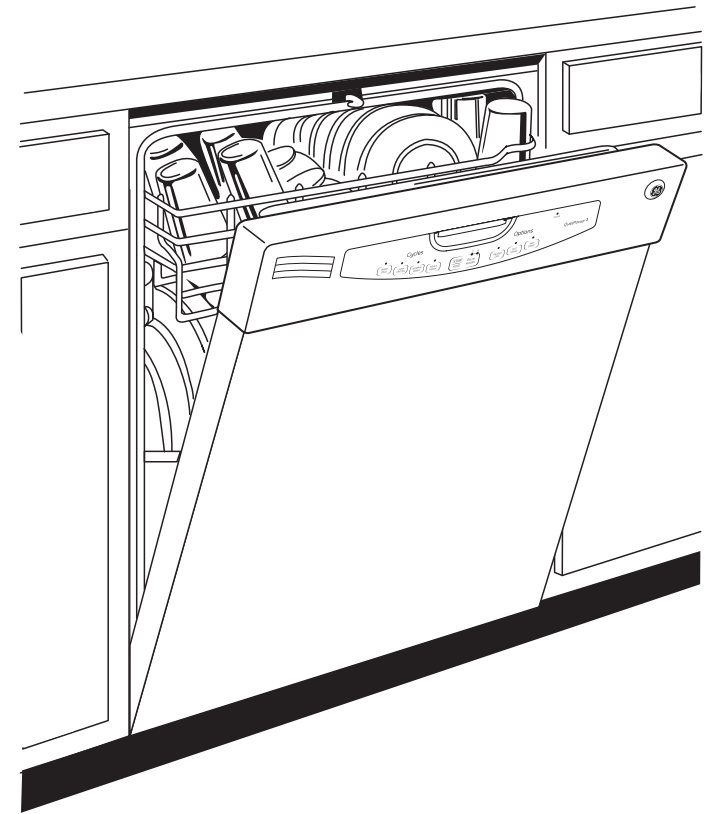

For use on adequately wired 120-volt, 15-amp circuit having 2-wire service with a separate ground wire. This appliance must be grounded for safe operation.

Note: The rough cabinet opening must be at least 24" deep, 24" wide and approximately 34-1/2" high from floor to underside of the countertop. Dishwasher must not be installed more than 10 feet from sink for proper drainage. All plumbing and electrical work must be in accordance with local codes. The power cord and connections must comply with the National Electrical Code Section 422 and/or local codes and ordinances. The cord must be no longer than 6 ft. from the junction box to the receptacle.

GLD4200LWW/CC/BB

GE® Tall Tub Built-In Dishwasher

Features and Benefits

- Full-Length Flat Door - Blends almost seamlessly with adjacent cabinetry
- Giant Tub with Deluxe Capacity Racking - Washes up to 14 place settings at once
- 4-Level BrilliantClean™ Towerless Wash System - Reduces water and energy needs, with four wash levels and two wash arms that quietly direct water onto dishes for a powerful clean
- HotStart™ Option - Preheats water before the main wash cycle for dependable performance every time
- QuietPower™ 1 Sound Package - Runs quietly and effectively, with insulation that keeps sound sealed inside
- China/Crystal Cycle - Protects delicate dishes and glassware by lowering the water temperature during the cycle
- 100% Triple Water Filtration - Keeps food soil from landing back on dishes using a combination of both coarse and fine filters
- Last Cycle Memory - Quickly recalls the last cycle used, starting it at the touch of a button
- Deluxe Silverware Basket - Provides convenient space and capacity to clean silverware efficiently and effectively
- Squeeze Latch - Opens and closes the door with a light touch
- Model GLD4200LWW - White on white
- Model GLD4200LCC - Bisque on bisque
- Model GLD4200LBB - Black on black