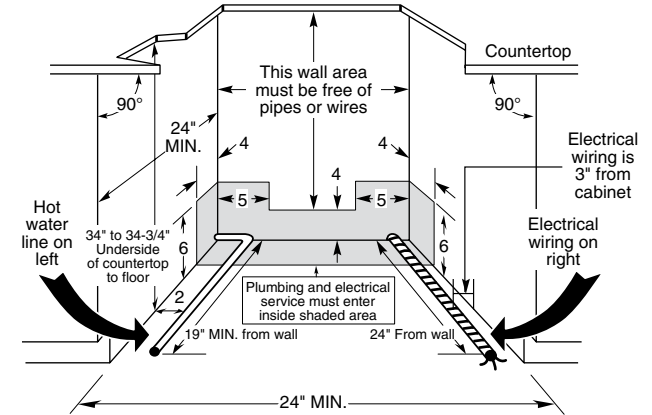

HOTPOINT®

HDA2000T – Hotpoint Built-In Dishwasher

Dishwasher Dimensions (in inches)

When using GPF325
1/4" custom dishwasher
door and access panel kit.

When using GPF375
3/4" custom dishwasher
door and access panel kit.

Kit	A	B	C	Panel Thickness
GPF325	18-7/8"	23-9/16"	3-11/16"	1/4"
GPF375	18-15/16"	23-5/8"	4-1/4" to 3-3/4"	3/4"

* Bottom of panel must be notched 1-1/2" x 1/2" to clear across panel
** Adjustment required to match adjacent cabinet fronts due to leveling leg adjustment, 4" nominal

Note: Dishwasher must not be installed more than 10 feet from sink for proper drainage. All plumbing and electrical work must be in accordance with local codes. Dishwasher includes drain hose and leveling legs.