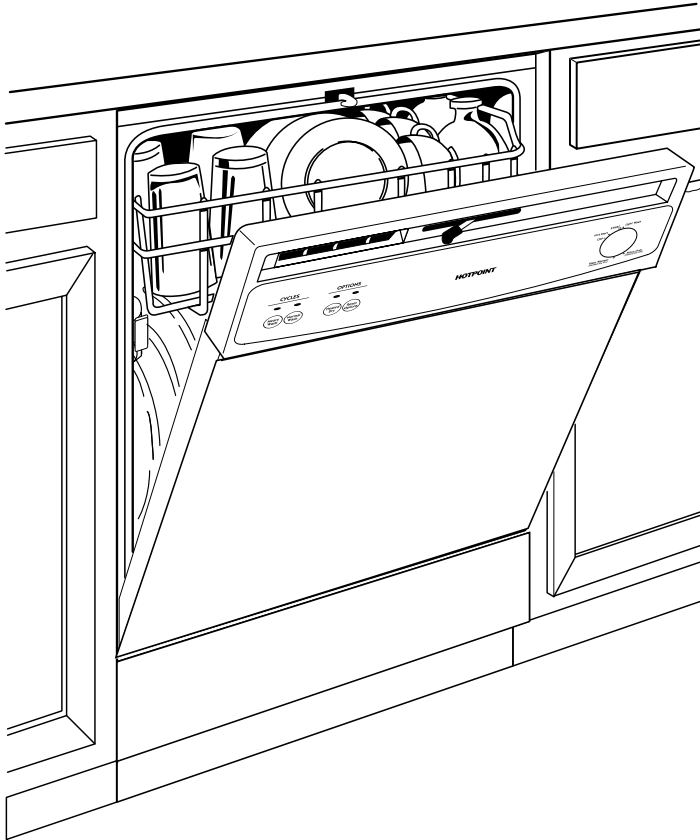

Listed by Underwriters Laboratories

HOTPOINT®

HDA2000T – Hotpoint Built-In Dishwasher

Features and Benefits

- 3-level PowerScrub™ wash system - Precision water jets and hot temperatures power away tough food stains
- Piranha™ hard food disposer - This disposal grinds food into tiny particles that are easily washed away
- ENERGY STAR® Qualified - Meets or exceeds federal guidelines for energy efficiency for year-round energy and money savings
- 100% water filtration - Water stays clean, so just-washed dishes do, too
- 5 cycles/2 options - Allows you to select the combination that best cleans your dishes
- HotStart™ option - Ensures that water temperatures remain consistent from the beginning of a cycle to the end
- Deluxe silverware basket - Basket holds multiple pieces of silverware for thorough cleaning
- Model HDA2000TWW – White on white
- Model HDA2000TBB – Black on black