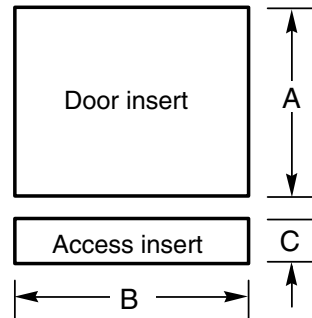

HOTPOINT®

HDA2000T – Hotpoint Built-In Dishwasher

Dishwasher Dimensions (in inches)

When using GPF325
1/4" custom dishwasher
door and access panel kit.

When using GPF375
3/4" custom dishwasher
door and access panel kit.

Kit	A	B	C	Panel Thickness
GPF325	18-7/8"	23-9/16"	3-11/16"	1/4"
GPF375	18-15/16"	23-5/8"	4-1/4" to 3-3/4"	3/4"

* Bottom of panel must be notched 1-1/2" x 1/2" to clear across panel
** Adjustment required to match adjacent cabinet fronts due to leveling leg adjustment, 4" nominal