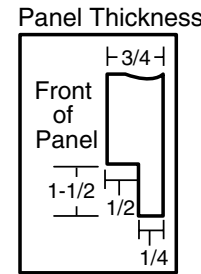

HOTPOINT®

HDA2000T – Hotpoint Built-In Dishwasher

Dishwasher Dimensions (in inches)

When using GPF325
1/4" custom dishwasher
door and access panel kit.

When using GPF375
3/4" custom dishwasher
door and access panel kit.

Kit	A	B	C	Panel Thickness
GPF325	18-7/8"	23-9/16"	3-11/16"	1/4"
GPF375	18-15/16"	23-5/8"	4-1/4" to 3-3/4"	3/4"

* Bottom of panel must be notched 1-1/2" x 1/2" to clear across panel
** Adjustment required to match adjacent cabinet fronts due to leveling leg adjustment, 4" nominal