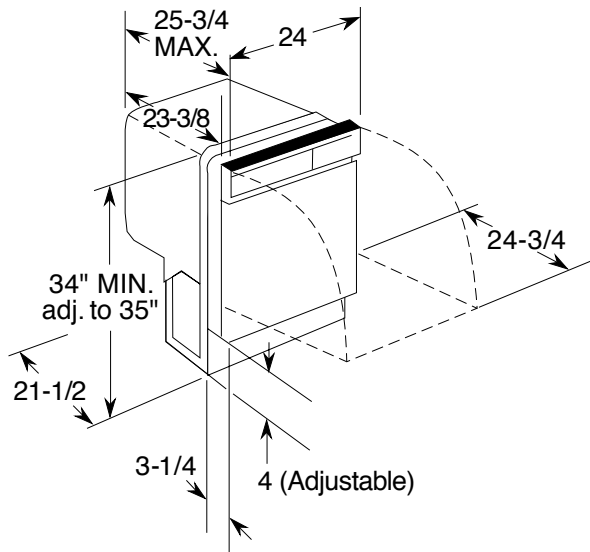

HOTPOINT®

HDA2000T – Hotpoint Built-In Dishwasher

Dishwasher Dimensions (in inches)

When using GPF325
1/4" custom dishwasher
door and access panel kit.

When using GPF375
3/4" custom dishwasher
door and access panel kit.

Kit	A	B	C	Panel Thickness
GPF325	18-7/8"	23-9/16"	3-11/16"	1/4"
GPF375	18-15/16"	23-5/8"	4-1/4" to 3-3/4"	3/4"

* Bottom of panel must be notched 1-1/2" x 1/2" to clear across panel
** Adjustment required to match adjacent cabinet fronts due to leveling leg adjustment, 4" nominal

Note: Dishwasher must not be installed more than 10 feet from sink for proper drainage. All plumbing and electrical work must be in accordance with local codes. Dishwasher includes drain hose and leveling legs.