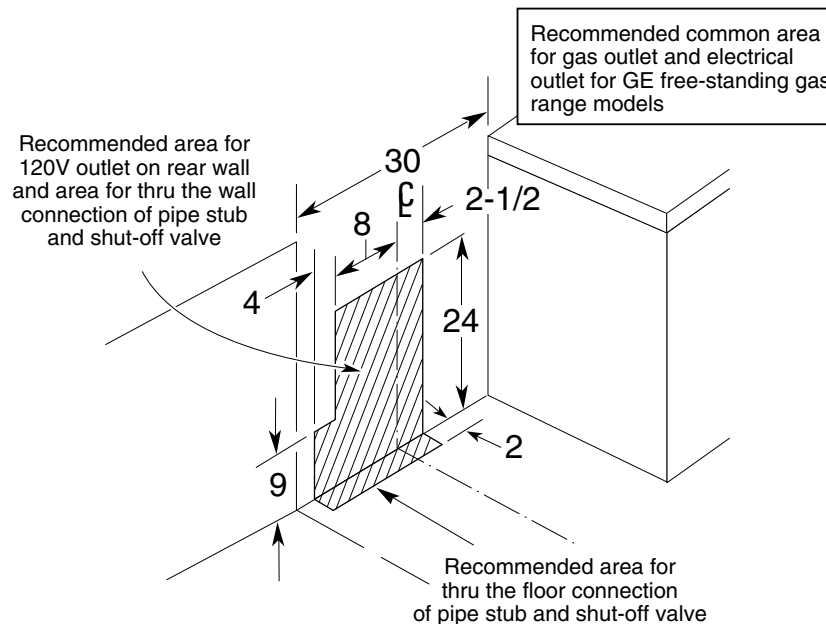

HOTPOINT

RGB745BEAWH—30" Free-Standing Gas Range

Dimensions (in inches)

Installation Information:

Dimensions shown here are the same as those shown on the installation instructions at the time this sheet was printed. Before proceeding with installation, see your Hotpoint supplier for latest detailed preparation and installation instructions or install from the instructions packed with each unit.

HOTPOINT

RGB745BEAWH—30" Free-Standing Gas Range

Features and Benefits

- Up-Swept Porcelain-Enameled Cooktop
- Sealed Gas Burners
- 1 (12,000/2,200 BTU) Performance Plus Burner
- 2 (9,500/850 BTU) All-Purpose Burners
- 1 (5,000/600 BTU) Simmer 600 Burner
- Black Removable Heavy Steel Square Grates
- Black Porcelain-Enameled Removable Drip Pans
- Electronic Pilotless Ignition System
- Extra-Large Capacity Self-Cleaning Oven
- EasySet III Clock and Minute Timer
- Electronic Automatic Oven Timer
- In-Oven Broiling
- 2 Oven Shelves / 6 Embossed Rack Positions
- Black Frameless Glass Oven Door with Window
- Designer-Style Handle
- Removable Storage Drawer
- LP Conversion Kit Included
- Model RGB745WEAWW—White on White
- Model RGB745BEAWH—White
- Model RGB745BEAAD—Almond