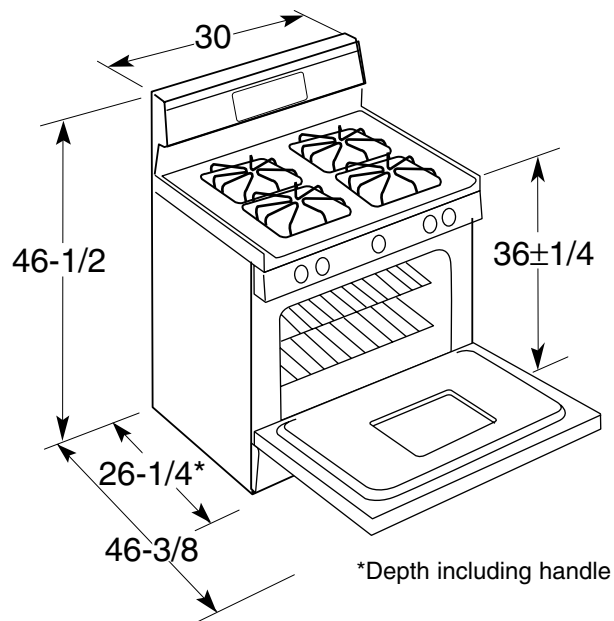

HOTPOINT

RGB745BEAWH—30" Free-Standing Gas Range

Dimensions (in inches)

Installation Information:

Dimensions shown here are the same as those shown on the installation instructions at the time this sheet was printed. Before proceeding with installation, see your Hotpoint supplier for latest detailed preparation and installation instructions or install from the instructions packed with each unit.

HOTPOINT

RGB745BEAWH—30" Free-Standing Gas Range

Features and Benefits

- Up-Swept Porcelain-Enameled Cooktop
- Sealed Gas Burners
- 1 (12,000/2,200 BTU) Performance Plus Burner
- 2 (9,500/850 BTU) All-Purpose Burners
- 1 (5,000/600 BTU) Simmer 600 Burner
- Black Removable Heavy Steel Square Grates
- Black Porcelain-Enameled Removable Drip Pans
- Electronic Pilotless Ignition System
- Extra-Large Capacity Self-Cleaning Oven
- EasySet III Clock and Minute Timer
- Electronic Automatic Oven Timer
- In-Oven Broiling
- 2 Oven Shelves / 6 Embossed Rack Positions
- Black Frameless Glass Oven Door with Window
- Designer-Style Handle
- Removable Storage Drawer
- LP Conversion Kit Included
- Model RGB745WEAWW—White on White
- Model RGB745BEAWH—White
- Model RGB745BEAAD—Almond