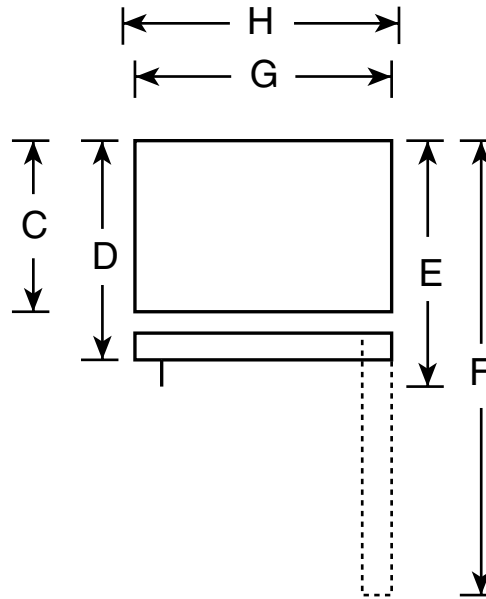

## HTS22GBP – Hotpoint 21.9 Cu. Ft. Top-Freezer Refrigerator

Front View

Top View

Overall Dimensions	Height to top of hinge (in.) <b>A</b>	<b>67-1/2</b>
	Height to top of case (in.) <b>B</b>	<b>66-7/8</b>
	Case depth without door (in.) <b>C</b>	<b>27-5/8</b>
	Depth less door handle (in.) <b>D</b>	<b>31-5/8</b>
	Depth with door handle (in.) <b>E</b>	<b>33-5/8</b>
	Depth with fresh food door open 90° (in.) <b>F</b>	<b>63</b>
	Width (in.) <b>G</b>	<b>32-7/8</b>
	Width with Door open 90° less door handles (in.) <b>H</b>	<b>33</b>
Air Clearances	Each side (in.)	<b>1/8</b>
	Top (in.)	<b>1</b>
	Back (in.)	<b>1</b>

**Note:** Before installing, consult installation instructions packed with product for current dimensional data.

Total volume and shelf area are calculated by the Association of Home Appliance Manufacturers' standards.