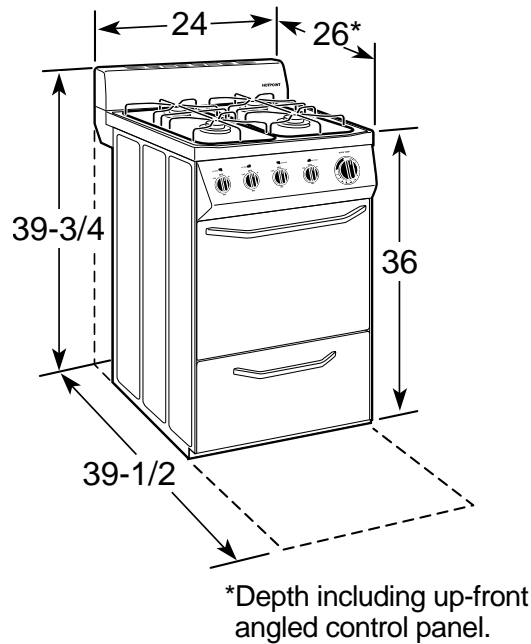

HOTPOINT®

RGA624PF – Hotpoint 24" Free-Standing Gas Range

Dimensions (in inches)

Installation Information (in inches)

Recommended gas and electric supply locations.

Electrical Rating: 120V, 60Hz, 5A

Installation Information: Before installing, consult installation instructions packed with product for current dimensional data.

Note: LP conversion kit is NOT required for this model.

All Hotpoint ranges are equipped with an Anti-Tip device. The installation of this device is an important, required step in the installation of the range.

HOTPOINT®

RGA624PF – Hotpoint 24" Free-Standing Gas Range

Features and Benefits

- Recessed Lift-Up Cooktop with Easy-Clean Subtop
- Standard Clean Oven
- 4 Standard Burners
- Rectangular Burner Grates
- Standing-Pilot Ignition System
- Push-To-Turn Controls
- Separate Broiler Drawer (with Tip-Down Door)
- Model RGA624PFWH – White