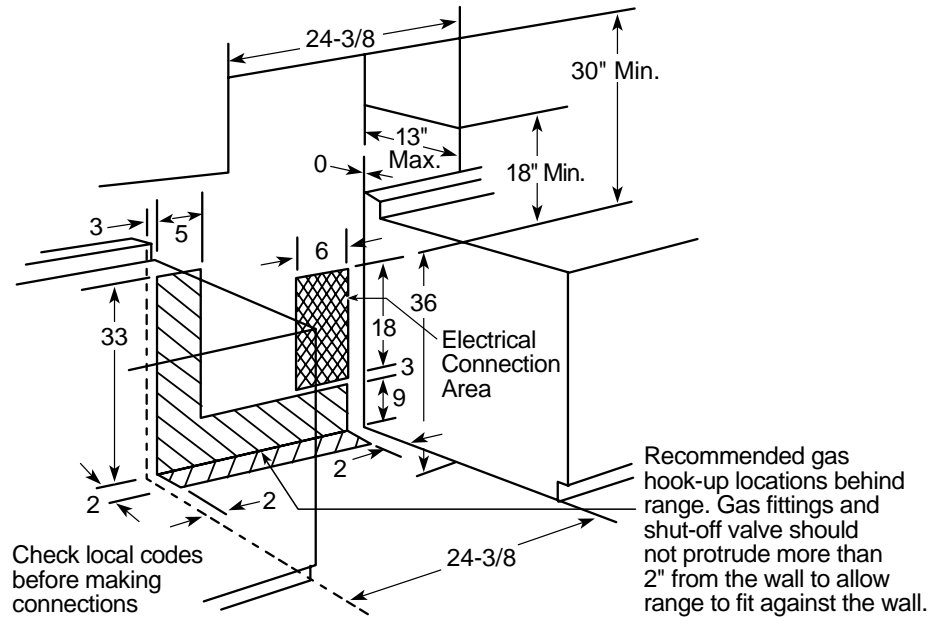

HOTPOINT®

RGA624PF – Hotpoint 24" Free-Standing Gas Range

Dimensions (in inches)

Installation Information (in inches)

Recommended gas and electric supply locations.

Electrical Rating: 120V, 60Hz, 5A

Installation Information: Before installing, consult installation instructions packed with product for current dimensional data.

Note: LP conversion kit is NOT required for this model.

All Hotpoint ranges are equipped with an Anti-Tip device. The installation of this device is an important, required step in the installation of the range.

HOTPOINT®

RGA624PF – Hotpoint 24" Free-Standing Gas Range

Features and Benefits

- Recessed Lift-Up Cooktop with Easy-Clean Subtop
- Standard Clean Oven
- 4 Standard Burners
- Rectangular Burner Grates
- Standing-Pilot Ignition System
- Push-To-Turn Controls
- Separate Broiler Drawer (with Tip-Down Door)
- Model RGA624PFWH – White