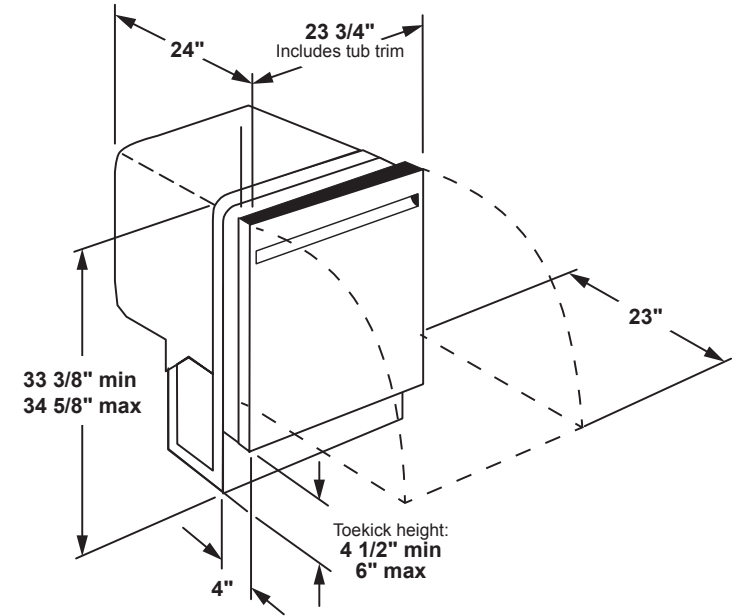

PDP715SBN/SYN

GE Profile™ Series Stainless Steel Interior Dishwasher with Hidden Controls

DIMENSIONS AND INSTALLATION INFORMATION (IN INCHES)

ELECTRICAL RATING

Voltage AC.....	120
Hertz.....	60
Total connected load amperage.....	6.6
Calrod® heater watts max.....	800/500

For use on adequately wired 120-volt, 6.6-amp circuit having 2-wire service with a separate ground wire. This appliance must be grounded for safe operation.

INSTALLATION INFORMATION: Before installing, consult installation instructions packed with product for current dimensional data.