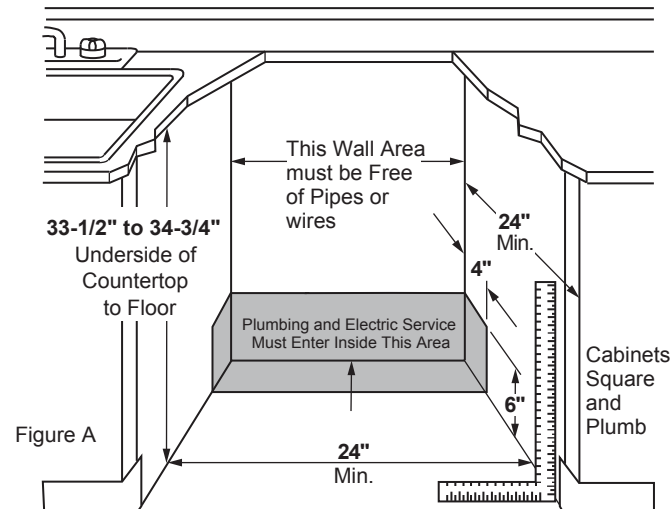

PDP715SBN/SYN

GE Profile™ Series Stainless Steel Interior Dishwasher with Hidden Controls

DIMENSIONS AND INSTALLATION INFORMATION (IN INCHES)

ELECTRICAL RATING

Voltage AC.....	120
Hertz.....	60
Total connected load amperage.....	6.6
Calrod® heater watts max.....	800/500

For use on adequately wired 120-volt, 6.6-amp circuit having 2-wire service with a separate ground wire. This appliance must be grounded for safe operation.

INSTALLATION INFORMATION: Before installing, consult installation instructions packed with product for current dimensional data.