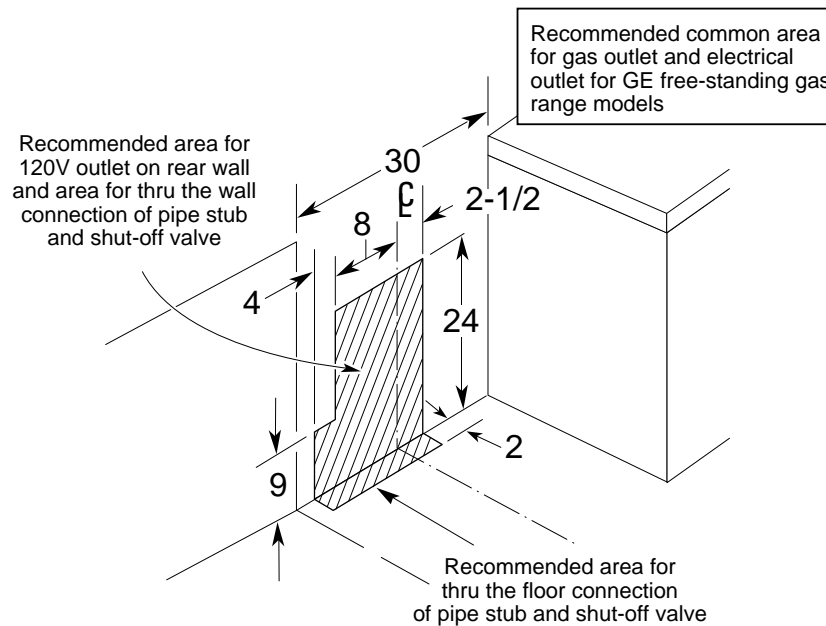

HOTPOINT

RGB526PEACT—30" Free-Standing Gas Range

Dimensions (in inches)

Installation Information:

Dimensions shown here are the same as those shown on the installation instructions at the time this sheet was printed. Before proceeding with installation, see your Hotpoint supplier for latest detailed preparation and installation instructions or install from the instructions packed with each unit.

HOTPOINT

RGB526PEACT—30" Free-Standing Gas Range

Features and Benefits

- Upswept Porcelain-Enameled Cooktop
- Lift-Up Cooktop with Easy-Clean Subtop
- Twin Cooktop Burners
- Black Removable Square Grates
- Electronic Pilotless Ignition System
- Extra-Large Standard Clean Oven
- Electronic Clock and Minute Timer
- Slide Out Broiler Drawer
- 2 Oven Shelves / 6 Embossed Rack Positions
- Color-Matched Porcelain-Enameled Oven Door with Window
- Optional Accessory One-Piece Drip Pans Available at Additional Cost
- Model RGB526PEAWH—White
- Model RGB526PEAAD—Almond
- Model RGB526PEACT—Bisque