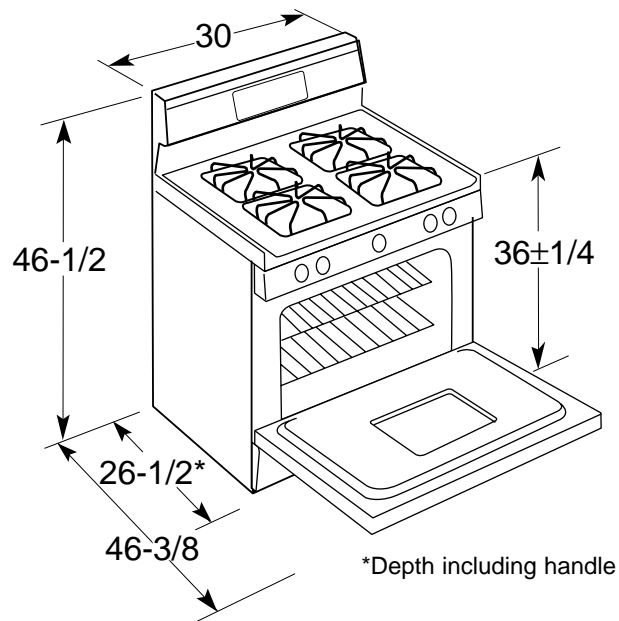

HOTPOINT

RGB526PEACT—30" Free-Standing Gas Range

Dimensions (in inches)

Installation Information:

Dimensions shown here are the same as those shown on the installation instructions at the time this sheet was printed. Before proceeding with installation, see your Hotpoint supplier for latest detailed preparation and installation instructions or install from the instructions packed with each unit.

HOTPOINT

RGB526PEACT—30" Free-Standing Gas Range

Features and Benefits

- Upswept Porcelain-Enameled Cooktop
- Lift-Up Cooktop with Easy-Clean Subtop
- Twin Cooktop Burners
- Black Removable Square Grates
- Electronic Pilotless Ignition System
- Extra-Large Standard Clean Oven
- Electronic Clock and Minute Timer
- Slide Out Broiler Drawer
- 2 Oven Shelves / 6 Embossed Rack Positions
- Color-Matched Porcelain-Enameled Oven Door with Window
- Optional Accessory One-Piece Drip Pans Available at Additional Cost
- Model RGB526PEAWH—White
- Model RGB526PEAAD—Almond
- Model RGB526PEACT—Bisque