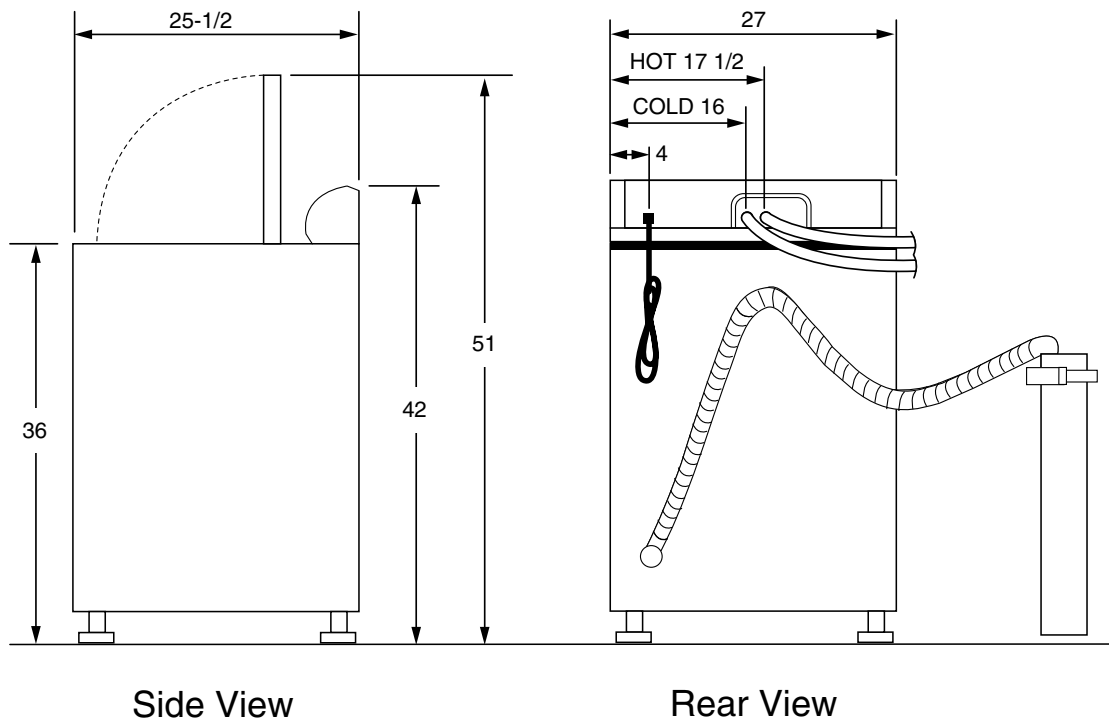

Hotpoint®

HSWP1000M– Hotpoint® 3.6 DOE cu. ft. capacity Extra Action ribbed basket

Washer Dimensions (in inches)

Circuit Requirements: An individual, properly-grounded branch circuit, with a three-prong grounding-type receptacle, protected by a 15 or 20 amp circuit breaker or a time-delay fuse, is required.

Electrical Rating: 115V, 60Hz, 10 Amps

Installation Information: Before installing, consult installation instructions packed with product for current dimensional data.

Washer Note: Washer wall outlet must be located within 36" of service cord entry. Wall outlet must not be located behind dryer.

Hotpoint®

HSWP1000M– Hotpoint® 3.6 DOE cu. ft. capacity Extra Action ribbed basket

Features and Benefits

- Extra Action ribbed basket - Removes more moisture than smooth baskets
- Auto balance suspension system - Handles the heaviest loads without banging or walking, to help reduce noise
- Dual-Action Agitator - Provides gentle, dual-action wash
- 3 water levels - Allows user to match the water level to each load of wash
- 8 wash cycles - Multiple cycles are designed to specifically handle various fabrics and soils
- 3 wash/rinse temperatures - A variety of temperatures provide great wash results and longer fabric life
- 630 RPM spin speed - Fast speeds remove more water during the spin cycle to minimize drying time
- Model HSWP1000MWW – White on white