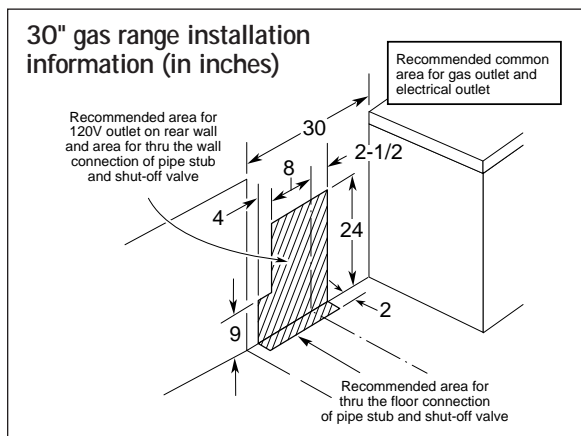

RGB530BEA	RGB528BEA	RGB528PEA	RGB526PEA	RGB525PEA RGB525PPA	RGB524PEA RGB524PPA	RGB508PEA RGB508PPA	RGB501PPA
	WH/AD	WH/AD	WW	WH/AD	WW	WH/AD	WH/AD	WH
	Standard Clean	Standard Clean	Standard Clean	Standard Clean	Standard Clean	Standard Clean	Standard Clean	Standard Clean
	Sealed	Twin	Twin	Twin	Twin	Twin	Twin	Twin
	(4) 9,500/ 850 BTU							
	Electronic	Electronic	Electronic	Electronic	Elec./Pilot	Elec./Pilot	Elec./Pilot	Pilot
	■	■	■	■	■	■	Drop down door	Drop down door
	Black Glass	Black Glass	White Porc.-Enam.	CM Porc.-Enam.	Solid White Porc.-Enam.	Solid CM Porc.-Enam.	Solid CM Porc.-Enam.	Solid White Porc.-Enam.
	■	■	■	■	■	■	■	■
	Designer-style	Designer-style	Visor	Visor	Visor	Visor	Visor	Visor
	■	■	■	■	■	■	■	■
	2	2	2	2	2	2	2	1
	■	■	■	■	■	■	■	■
	■	■	■	■	■	■	■	■
	■	■	■	■	■	■	■	■
	Upswept	Upswept	Upswept	Upswept	■	■	■	■
	■	■	■	■	■	■	■	■
	140°	140°	140°	140°	140°	140°	140°	140°
	Black	Black	Grey	Black	Grey	Black	Black	Black Wire
	Opt. Access.	Opt. Access. Electronic	Opt. Access. Electronic	Opt. Access. Electronic	Opt. Access.	Opt. Access.	Opt. Access.	
	←----- 24x17x19 -----→							
	9.5/7.0	←----- 9.0/8.0 -----→						
	←----- 18.0/16.5 -----→							
	←----- 120V, 60 Hz, 5A -----→							
	■	■	■	■	■	■	■	■
	185	165	165	165	165	147	165	156

All ranges are equipped with an Anti-Tip device. The installation of this device is an important, required step in the installation of the range.

Listed by Underwriters Laboratories