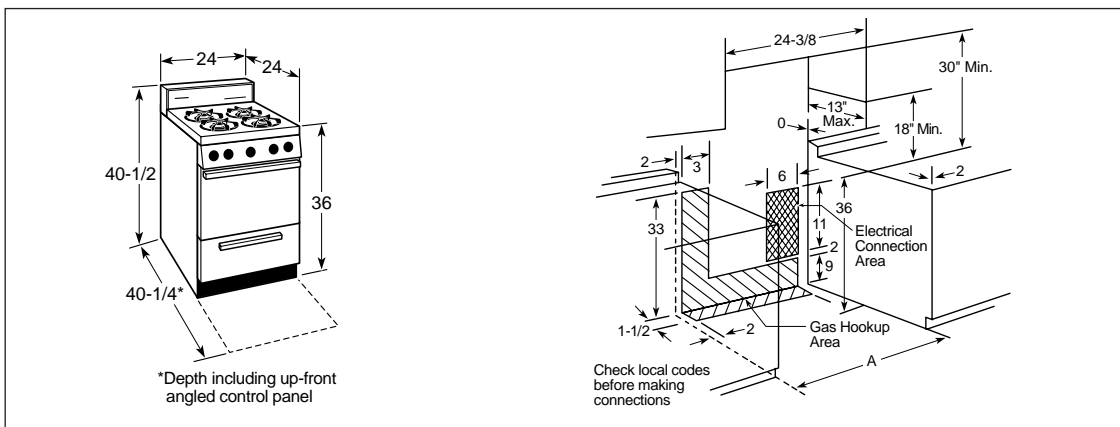

24" and 20" gas ranges

Features	RGA524EW/PW	RGA520EW/PW
Color appearance	WH/AD	WH/AD
Ignition system	Electronic/Pilot	Electronic/Pilot
Oven cleaning	Standard	Standard
Oven shelves	2	2
Porcelain-enameled oven door	Solid color-matched	Solid color-matched
Separate broiler drawer (with tip down door)	■	■
Broiler pan with grid	■	■
Recessed lift-up cooktop	■	■
Porcelain-enameled subtop	■	■
Round grates	■	■
Removable oven door	■	■
Push-to-turn controls	■	■
Overall oven interior dimensions (WxHxD in inches)	19 x 14 x 19	14-7/8 x 16 x 19-1/2
Burner BTU's:		
Top (Nat/LP)	10,000/9,000	10,000/9,000
Oven (Nat/LP)	18,500/18,500	18,500/18,500
Gas range electrical rating*	120V, 60 Hz, 5A	120V, 60 Hz, 5A
Four leveling legs	■	■
Approx. ship. wt. (lbs.)	140	124

WH=White AD=Almond

*Electrical rating not applicable to standing pilot model RGA524PW and RGA520PW. Factory set for natural gas. Can be converted to LP by a qualified technician.

24" gas range dimensions and installation information (in inches)