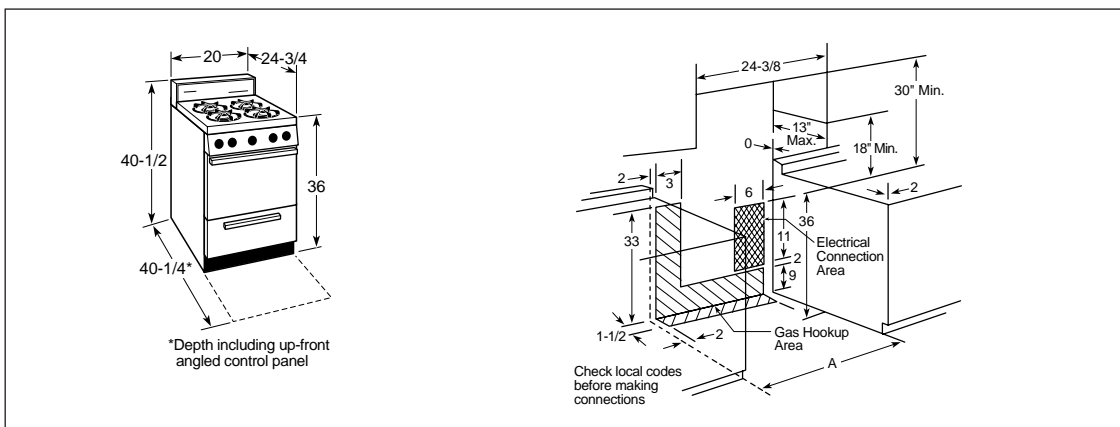

20" gas range dimensions and installation information (in inches)

Installation information: Before installing, consult installation instructions packed with product for current dimensional data.