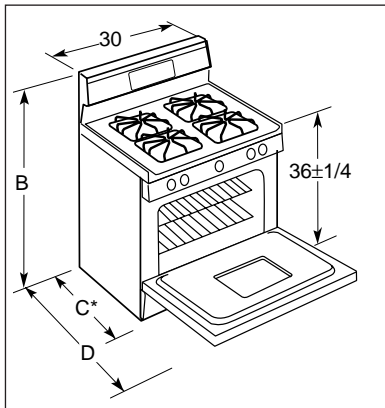

WW=White on white WH/AD=White or Almond CM=Indicates color of oven door matches range cooktop (either White or Almond)

*Factory set for natural gas.

**Electrical rating not applicable to standing pilot models RGB525PPA/RGB524PPA/RGB508PPA/RGB501PPA

†LP conversion kit can be ordered (part# WB28K0085) for models RGB508PEA/PPA and RGB501PPA.

30" gas range dimensions (in inches)

Models	B Height	C* Depth	D Depth with door open
RGB745WEA	46-1/2	26-1/4	46-3/8
RGB745BEA	46-1/2	26-1/4	46-3/8
RGB744WEA	46-1/2	26-1/4	46-3/8
RGB744BEA	46-1/2	26-1/4	46-3/8
RGB628BEA	46-1/2	26-1/4	46-3/8
RGB535BEA	46-1/2	26-1/4	46-3/8
RGB533WEA	46-1/2	26-1/4	46-3/8
RGB532BEA	46-1/2	26-1/4	46-3/8
RGB530BEA	46-1/2	26-1/4	46-3/8
RGB528BEA	46-1/2	26-1/4	46-3/8
RGB528PEA	46-1/2	26-1/2	46-3/8
RGB526PEA	46-1/2	26-1/2	46-3/8
RGB525PEA/PPA	44	26-1/2	46-3/8
RGB524PEA/PPA	44	26-1/2	46-3/8
RGB508PEA/PPA	39-7/8	26-1/2	46-3/8
RGB501PPA	40	26-1/2	45-1/4

*Depth from wall to front of closed oven door.

Optional gas range accessory drip pans (Available at additional cost)

To order these accessory drip pans, call toll-free 800-626-2002.

Installation information: Before installing, consult installation instructions packed with product for current dimensional data.