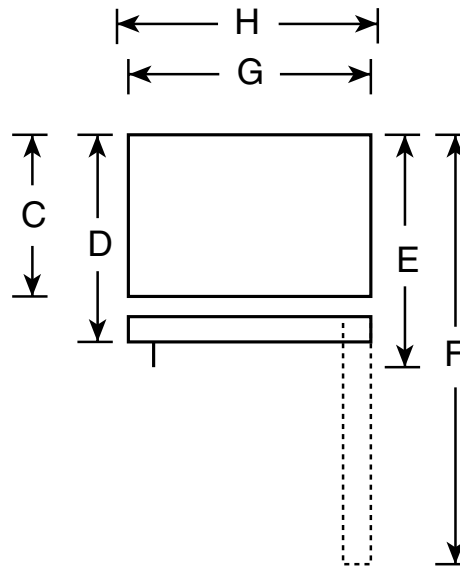

## GTS18UBM—GE 17.9 Cu. Ft. Top-Freezer Refrigerator

Dimensions (in inches)

Front View

Top View

Overall Dimensions	Height with hinge (in.) <b>A</b>	<b>66-5/8</b>
	Height without hinge (in.) <b>B</b>	<b>66-1/8</b>
	Depth without Doors (in.) <b>C</b>	<b>27-1/2</b>
	Depth with Doors (in.) <b>D</b>	<b>30-1/4</b>
	Depth plus Handle with Doors Closed (in.) <b>E</b>	<b>32-1/8</b>
	Depth with Doors open 90° (in.) <b>F</b>	<b>58-1/8</b>
	Width with Doors Closed (in.) <b>G</b>	<b>29-1/2</b>
	Width with Doors open 90° (in.) <b>H</b>	<b>30</b>
Air Clearances	Each side (in.)	<b>1/8</b>
	Top (in.)	<b>1</b>
	Back (in.)	<b>1</b>