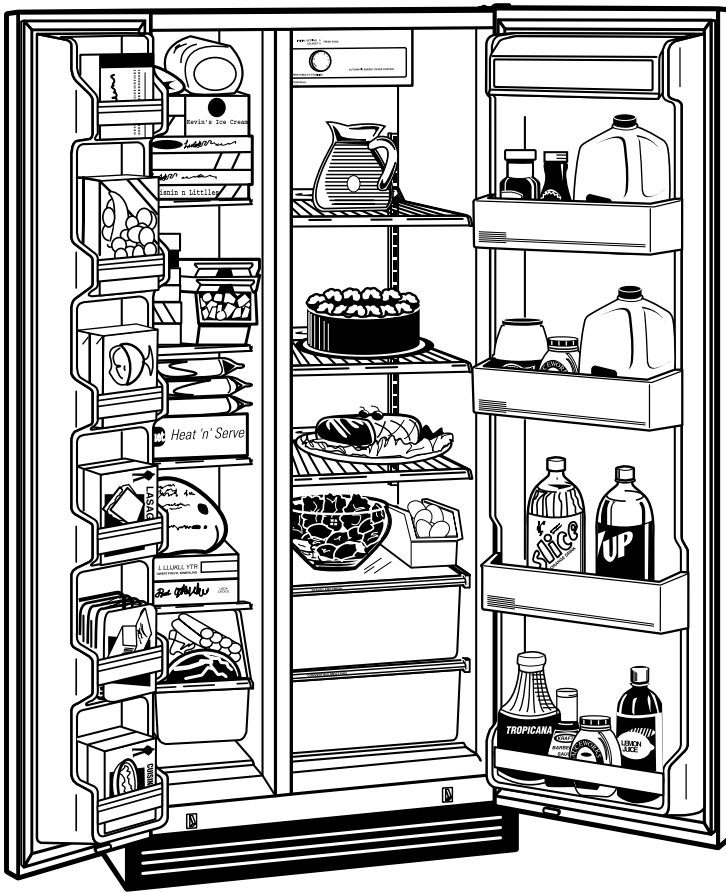

*If installed against a wall, allow 11-1/4" on freezer side to remove ice bin.
 To remove fresh food pans, remove door bins.
 13-5/8" Clearances required to remove fresh food full-size pan without disassembling.

For answers to your Monogram,[®]GE Profile Performance Series,[™] GE Profile,[™] and GE appliance questions, call GE Answer Center[®] service, 800.626.2000.

Total volume and shelf area are calculated by the Association of Home Appliance Manufacturers' standards.

Listed by Underwriters Laboratories

HOTPOINT

CSX20BABAD—Side-by-Side No-Frost Refrigerator

Features and Benefits

- 19.7 cu. ft. Capacity (Fresh Food 12.90 cu. ft. / Freezer 6.79 cu. ft.)
- Sealed Classic White Vegetable/Fruit Crisper
- Sealed Classic White Meat Pan
- 3 Adjustable Wire Everwhite Fresh Food Cabinet Shelves
- Gallon Door Bins
- Dairy Compartment
- Utility Bin
- 4 Wire Everwhite Freezer Compartment Shelves (3 Adjustable)
- Sliding Freezer Storage Bin
- Equipped for Optional Automatic Icemaker
- 2 Ice 'N Easy Trays with Ice Storage Bin
- Black Door Handles
- Model CSX20BABWH—White
- Model CSX20BABAD—Almond