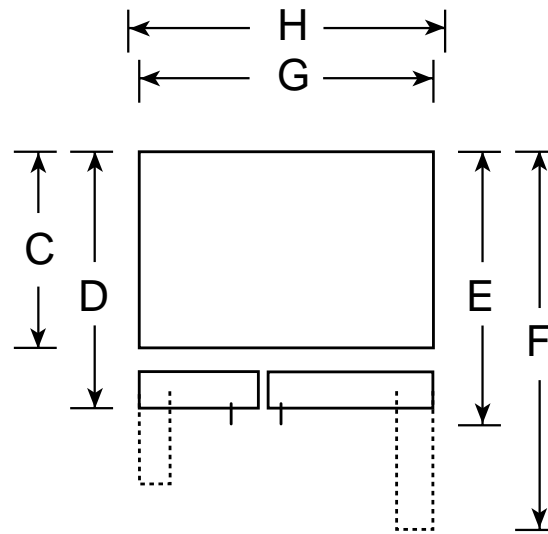

HOTPOINT

CSX20BABAD—Side-by-Side No-Frost Refrigerator

Front View

Top View

Overall Dimensions	Height with hinge (in.) A	67-5/8
	Height without hinge (in.) B	66-5/8
	Depth without Doors (in.) C	28
	Depth with Doors (in.) D	30-1/2
	Depth plus Handle with Doors Closed (in.) E	32-1/2
	Depth with Doors open 90° (in.) F	48-5/16
	Width with Doors Closed (in.) G	31-1/2
Air Clearances	Width with Doors open 90° Less Handle (in.) H	32-1/4
	Each side (in.)	3/4
	Top (in.)	1
	Back (in.)	1

*If installed against a wall, allow 11-1/4" on freezer side to remove ice bin.
 To remove fresh food pans, remove door bins.
 13-5/8" Clearances required to remove fresh food full-size pan without disassembling.

Listed by Underwriters Laboratories

HOTPOINT

CSX20BABAD—Side-by-Side No-Frost Refrigerator

Features and Benefits

- 19.7 cu. ft. Capacity (Fresh Food 12.90 cu. ft. / Freezer 6.79 cu. ft.)
- Sealed Classic White Vegetable/Fruit Crisper
- Sealed Classic White Meat Pan
- 3 Adjustable Wire Everwhite Fresh Food Cabinet Shelves
- Gallon Door Bins
- Dairy Compartment
- Utility Bin
- 4 Wire Everwhite Freezer Compartment Shelves (3 Adjustable)
- Sliding Freezer Storage Bin
- Equipped for Optional Automatic Icemaker
- 2 Ice 'N Easy Trays with Ice Storage Bin
- Black Door Handles
- Model CSX20BABWH—White
- Model CSX20BABAD—Almond