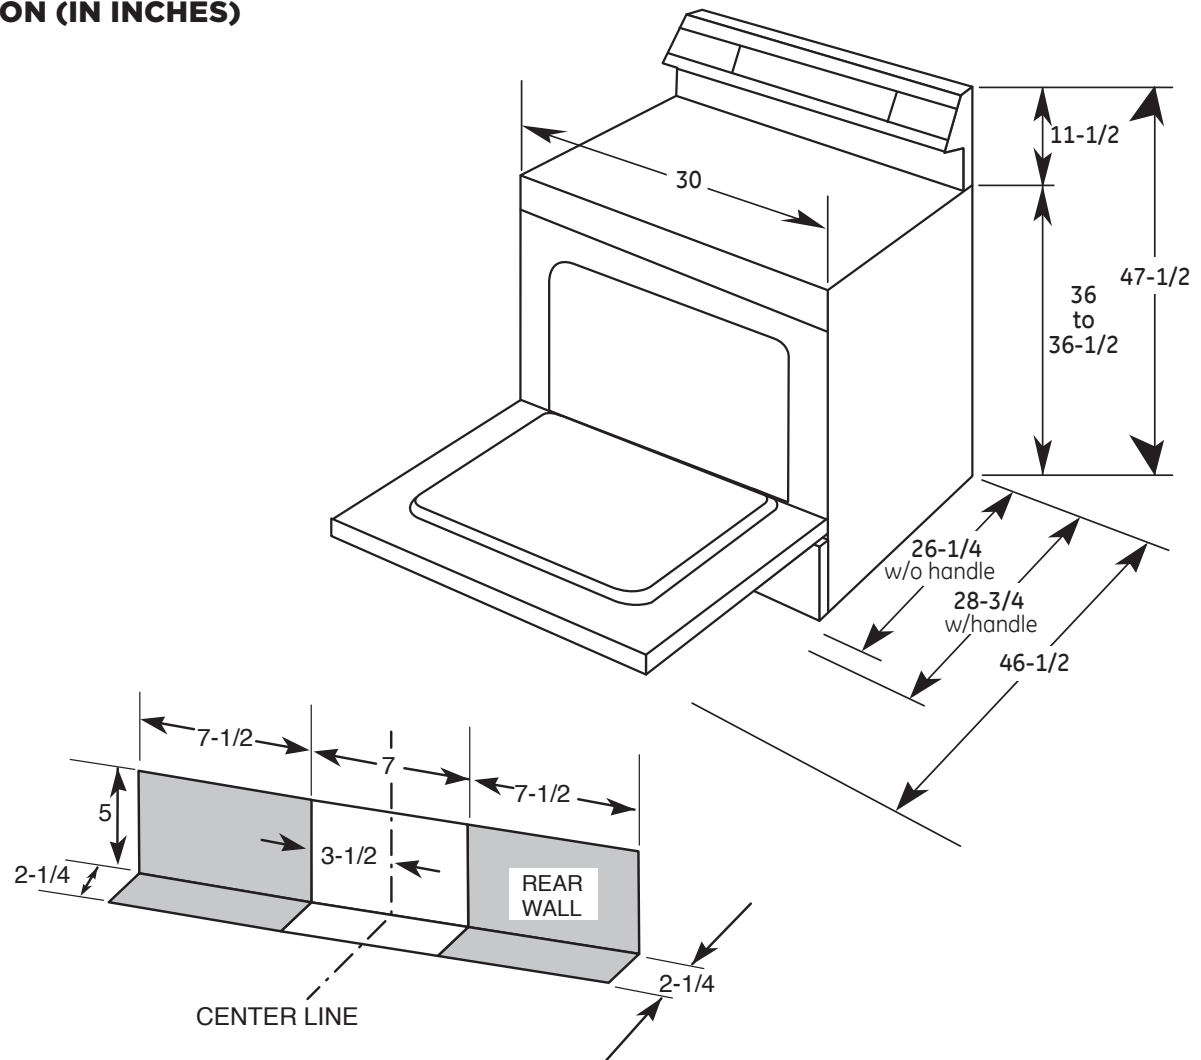

RB780DH

Hotpoint® 30" Free-Standing Electric Range

DIMENSIONS AND INSTALLATION INFORMATION (IN INCHES)

RECEPTACLE LOCATIONS

Locally approved flexible service cord or conduit must be used because terminals are not accessible after range installation. See shaded area in drawing for location of electrical outlet box. Recommended outlet locations allow range to be installed directly against wall.

NOTE: This appliance has been approved for 0" spacing to adjacent surfaces above the cooktop. However, a 6" minimum spacing to surfaces less than 15" above the cooktop and adjacent cabinet is recommended to reduce exposure to steam, grease splatter and heat.

INSTALLATION INFORMATION: Before installing, consult installation instructions for current dimensional data and additional requirements.

KW RATING	
240V	10.5
208V	7.9
BREAKER SIZE	
240V	40 Amps[†]
208V	40 Amps[†]

†NOTE: Check local codes for required breaker size.

For answers to your Monogram, GE Profile™ Series or GE® Series appliance questions, visit our website at geappliances.com or call GE Answer Center® service, 800.626.2000.

Specification Revised 10/15