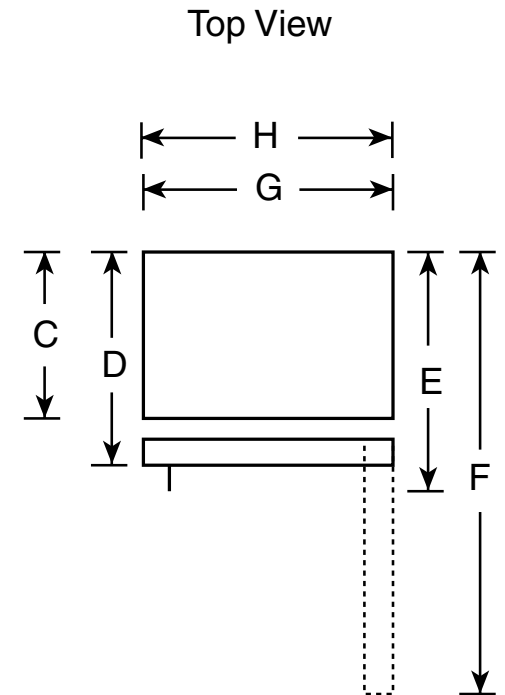

HTS18BBE

Hotpoint 18.1 Cu. Ft. Top-Freezer Refrigerator

Dimensions and Installation Information (in inches)

Overall Dimensions	Height to top of hinge (in.) A	67-3/8
	Height to top of case (in.) B	66-7/8
	Case depth without door (in.) C	26-3/4
	Case depth less door handle (in.) D	30-1/2
	Case depth with door handle (in.) E	32-3/8
	Depth with fresh food door open 90° (in.) F	56-3/8
	Width (in.) G	28
	Width with door open 90° with door handle (in.) H	30-3/4
Air Clearances	Each side (in.)	3/4
	Top (in.)	1
	Back (in.)	2

Listed by Underwriters Laboratories

Specification Revised 3/13

410300

HTS18BBE

Hotpoint 18.1 Cu. Ft. Top-Freezer Refrigerator

Features and Benefits

- Upfront temperature controls - Easy-to-use controls regulate both fresh food and freezer sections
- Equipped for optional icemaker - Easily accommodates the installation of an icemaker
- Adjustable spill-resistant glass shelves - Designed to contain spills for easy cleaning
- Fixed gallon door shelves - Provides the ideal space for storing gallon containers in the door
- Can storage door shelf - Holds cans in the door for easy selection and quick access
- Clear crisper drawers - Transparent drawers make finding your favorite items quick and easy
- Snack drawer - Conveniently stores favorite foods and allows for quick, easy access
- Never Clean condenser - Sealed compartment keeps coils clean and simplifies maintenance
- Model HTS18BBEWW - White