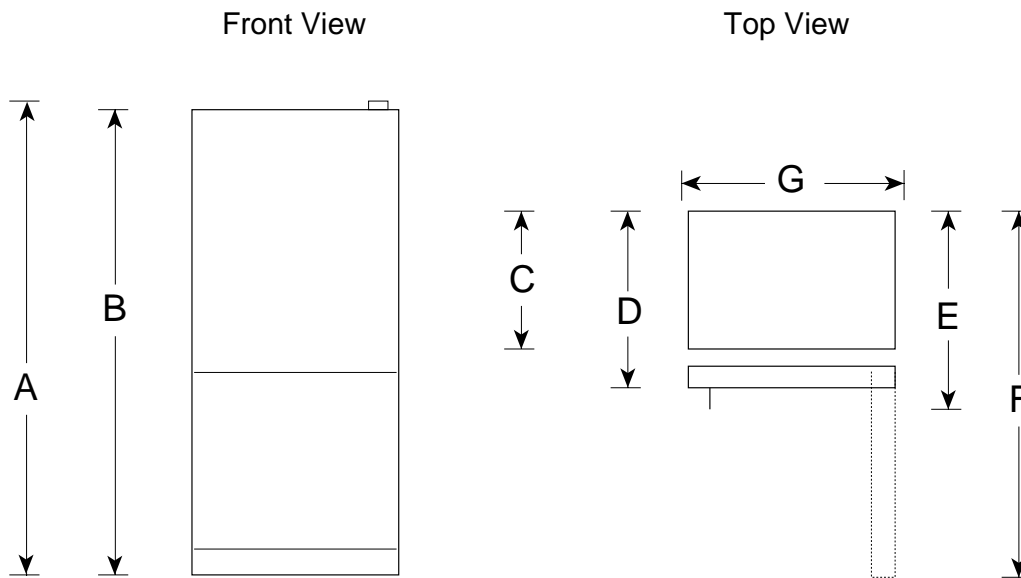

GE Appliances

GBS18KBP – GE ENERGY STAR® 18.1 Cu. Ft. Bottom-Freezer Refrigerator

Dimensions (in inches)

Overall Dimensions	Height to top of hinge (in.) A	66-1/4
	Height to top of case (in.) B	65-3/4
	Case depth without door (in.) C	25-1/4
	Depth less door handle (in.) D	28
	Depth with door handle (in.) E	30-3/8
	Depth with door open 90° (in.) F	57-3/4
	Width (in.) G	31
	Side clearance for 90° door open (in.)	2-3/8
Air Clearances	Each side (in.)	0
	Top (in.)	1
	Back (in.)	1/2

Total volume and shelf area are calculated by the Association of Home Appliance Manufacturers' standards.

Listed by Underwriters Laboratories

For answers to your Monogram®, GE Profile™ or GE appliance questions, visit our website at GEAppliances.com or call GE Answer Center® service, 800.626.2000.