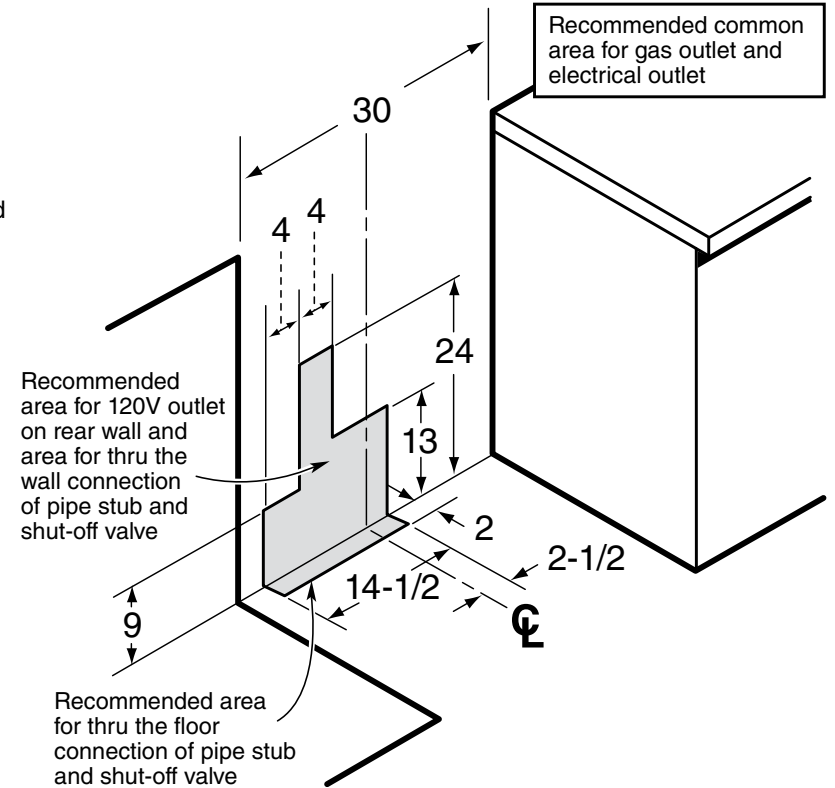

PGB908DEM

GE Profile™ 30" Free-Standing Gas Range

Dimensions and Installation Information (in inches)

*Note: Dimension from the wall to the front of the closed door handle is 29". Depth to front edge of cooktop 25-1/4".

Electrical Rating: 120V, 60Hz, 9A

Installation Information: Before installing, consult installation instructions packed with product for current dimensional data.

For answers to your Monogram®, GE Profile™ or GE® appliance questions, visit our website at geappliances.com or call GE Answer Center® service, 800.626.2000.

imagination at work

Specification Revised 12/10

230582