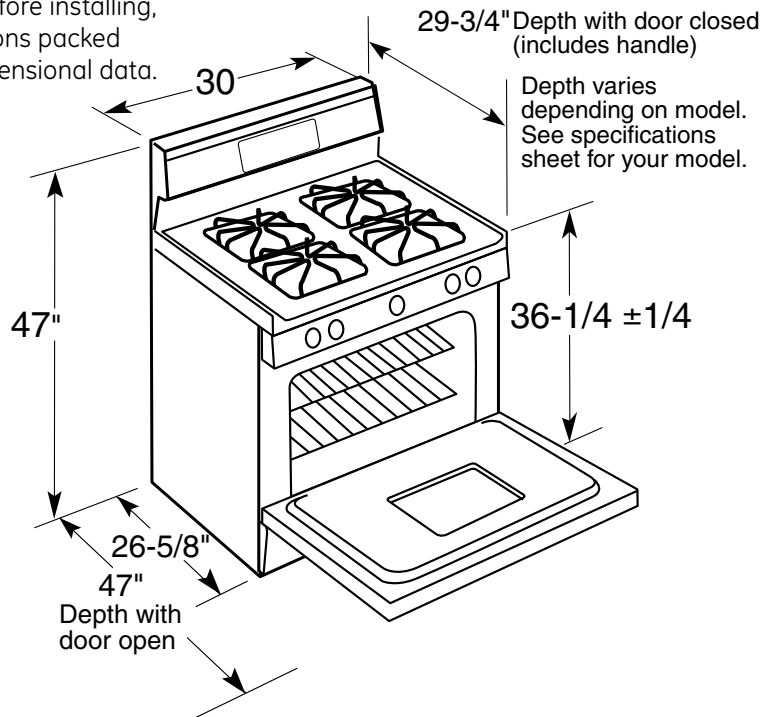

PGB908DEM

GE Profile™ 30" Free-Standing Gas Range

Dimensions and Installation Information (in inches)

*Note: Dimension from the wall to the front of the closed door handle is 29". Depth to front edge of cooktop 25-1/4".

Electrical Rating: 120V, 60Hz, 9A

Installation Information: Before installing, consult installation instructions packed with product for current dimensional data.

For answers to your Monogram®, GE Profile™ or GE® appliance questions, visit our website at geappliances.com or call GE Answer Center® service, 800.626.2000.

imagination at work

Specification Revised 12/10

230582