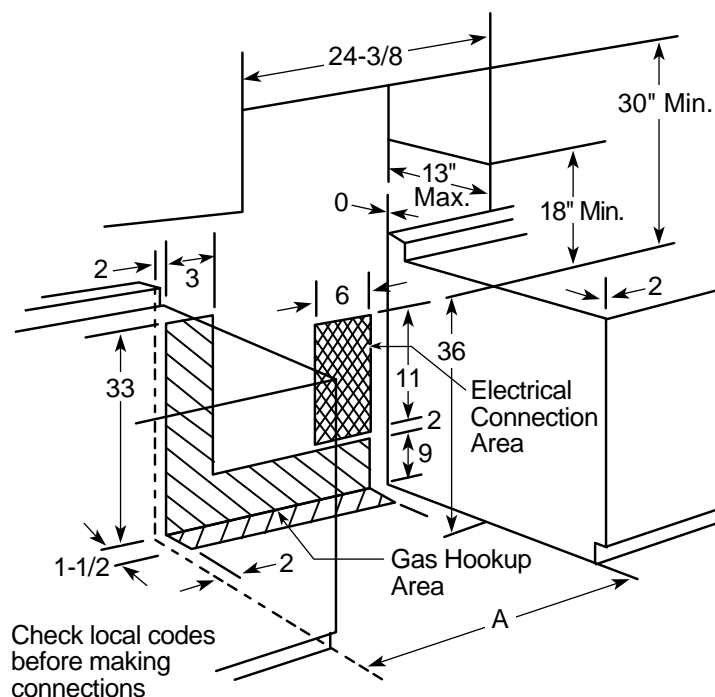

## RGA524EW—24" Compact Gas Range

Dimensions (in inches)

\*Depth including up-front angled control panel

Installation Information (in inches)

**Electrical Rating:** 120V, 60Hz, 5A

**Installation Information:** Before installing, consult installation instructions packed with product for current dimensional data.