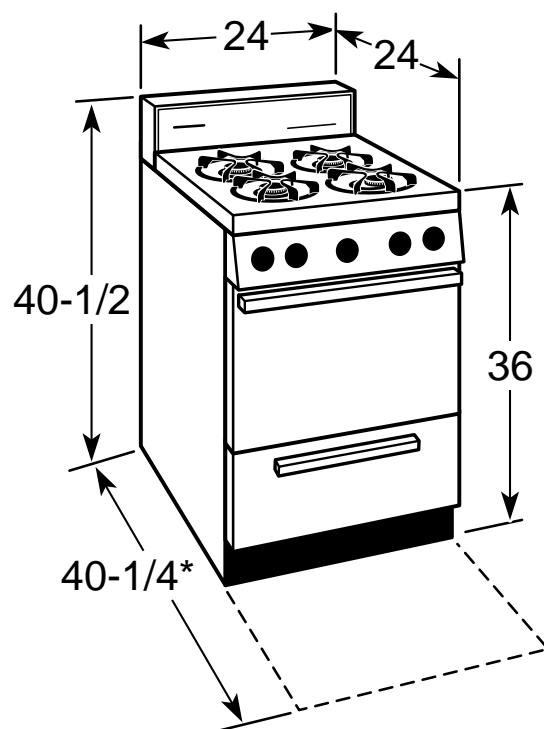

## RGA524EW—24" Compact Gas Range

Dimensions (in inches)

\*Depth including up-front angled control panel

Installation Information (in inches)

**Electrical Rating:** 120V, 60Hz, 5A

**Installation Information:** Before installing, consult installation instructions packed with product for current dimensional data.