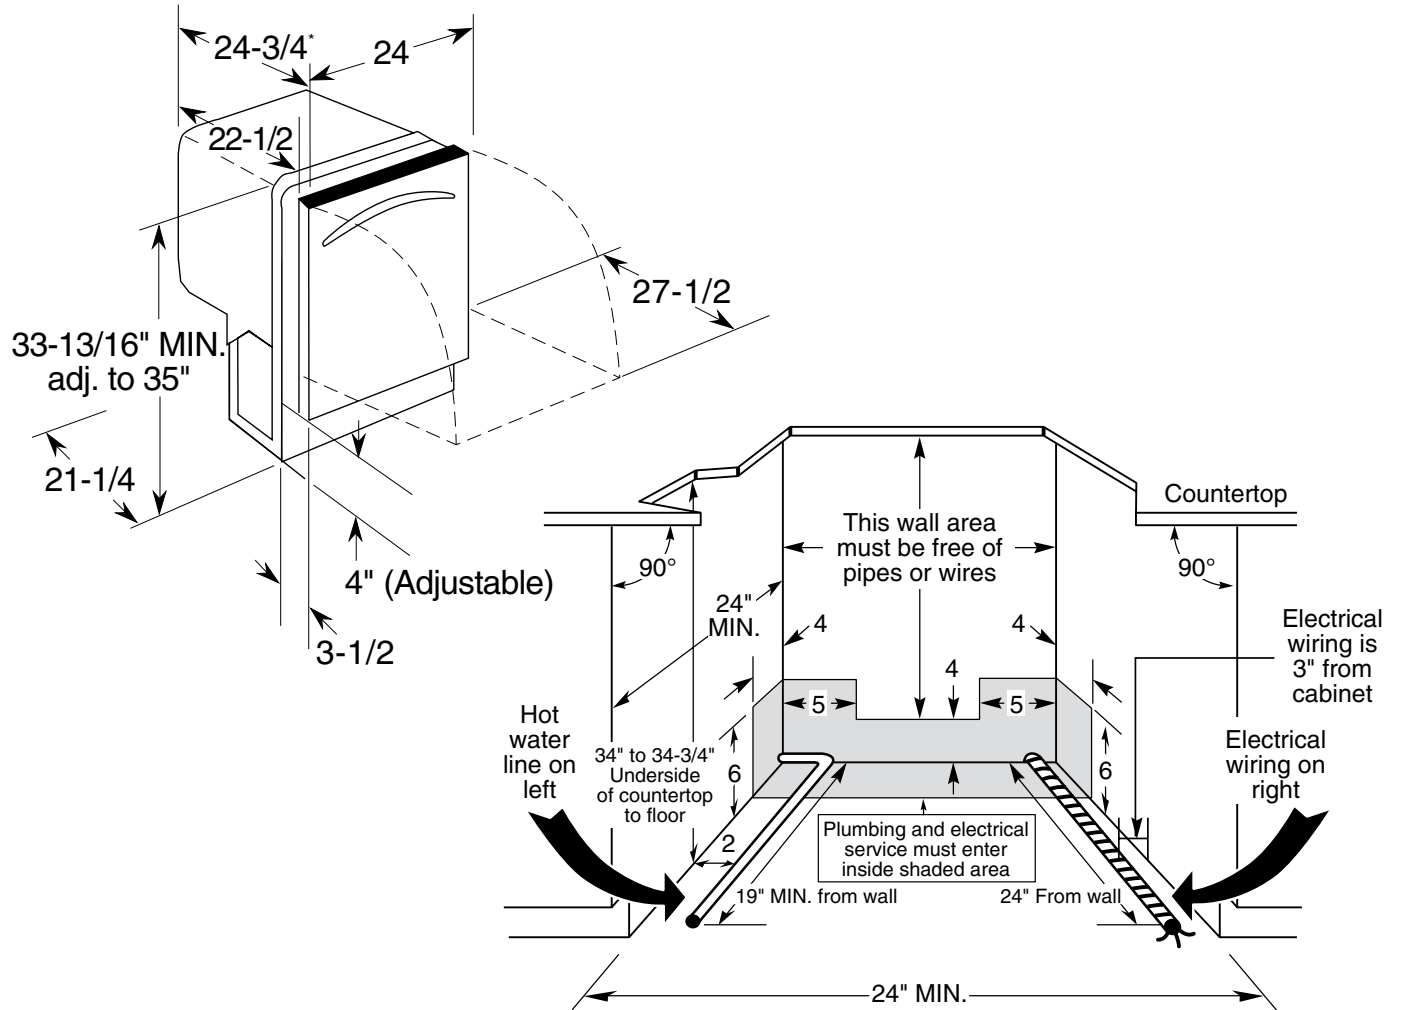

### Dimensions and Installation Information (in inches)

**Installation Information:** Before installing, consult installation instructions packed with product for current dimensional data.

†† Add 1/2" for deepest part of contour door. Allow an additional 2" for the handle on PDWT500/PDWT400/PDWT200 Series models.