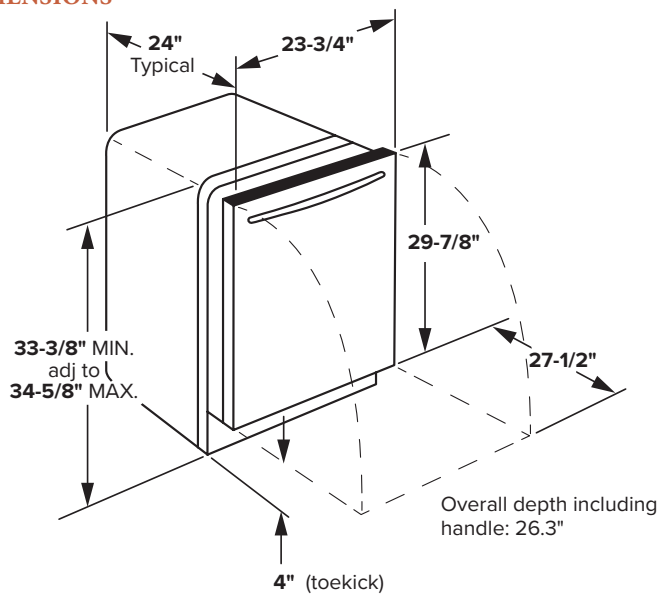

WEIGHTS & DIMENSIONS

Cabinet Width	24 in
Approximate Shipping Weight	137 lb
Net Weight	124 lb
Overall Height	34 in
Height w/Legs Retracted - Minimum Height	33-3/8 in
Height w/Legs Extended - Maximum Height	34-5/8 in
Overall Depth	24 in
Overall Width	23-3/4 in

DIMENSIONS

INSTALLATION DIMENSIONS

ADDITIONAL ACCESSORIES

CXADTH1PVBT ACC
Brushed Black
Handle Kit

CXADTH1PVBZ ACC
Brushed Bronze
Handle Kit
(Standard on
Matte White)

CXADTH1PVCU ACC
Brushed Copper
Handle Kit