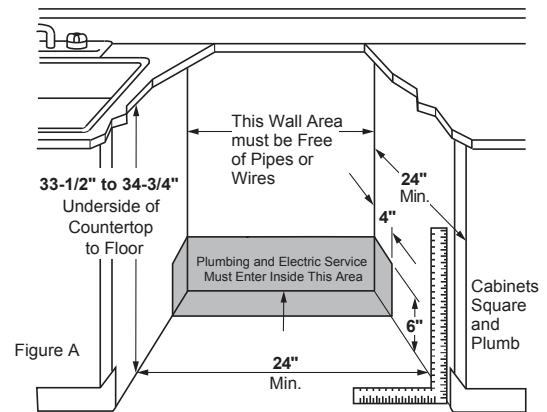

ADDITIONAL ACCESSORIES