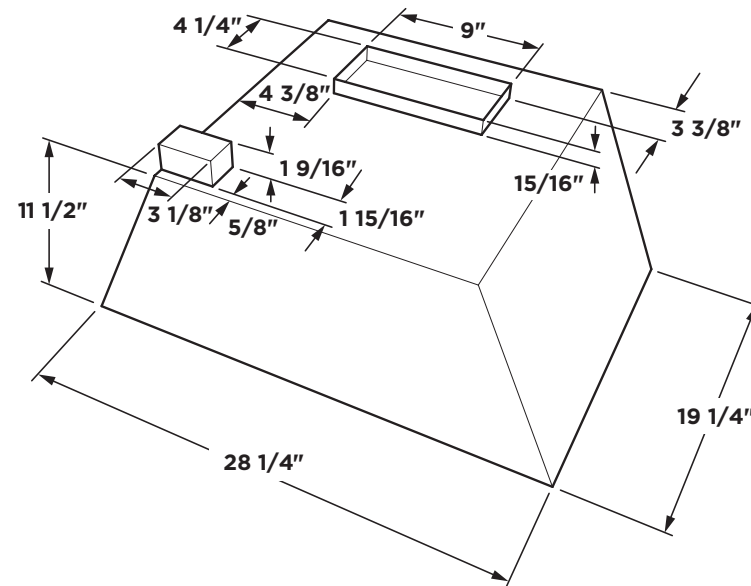

UVC9300SLSS

Universal Custom Hood Insert

DIMENSIONS AND INSTALLATION INFORMATION (IN INCHES)

INSTALLATION INFORMATION:

Before installing, consult installation instructions, packed with product, for current dimensional data.

ACCESSORIES:

UXCF91 - Charcoal Filter

UXRC1 - Remote Control (Wireless) - included

UXN70 - Recirculation Kit

AMP RATING	
120V	3.0

For answers to your Monogram, Café™, GE Profile™ or GE Appliances product questions, visit our website at geappliances.com or call GE Answer Center® Service, 800.626.2000.

Specification Revised 12/23