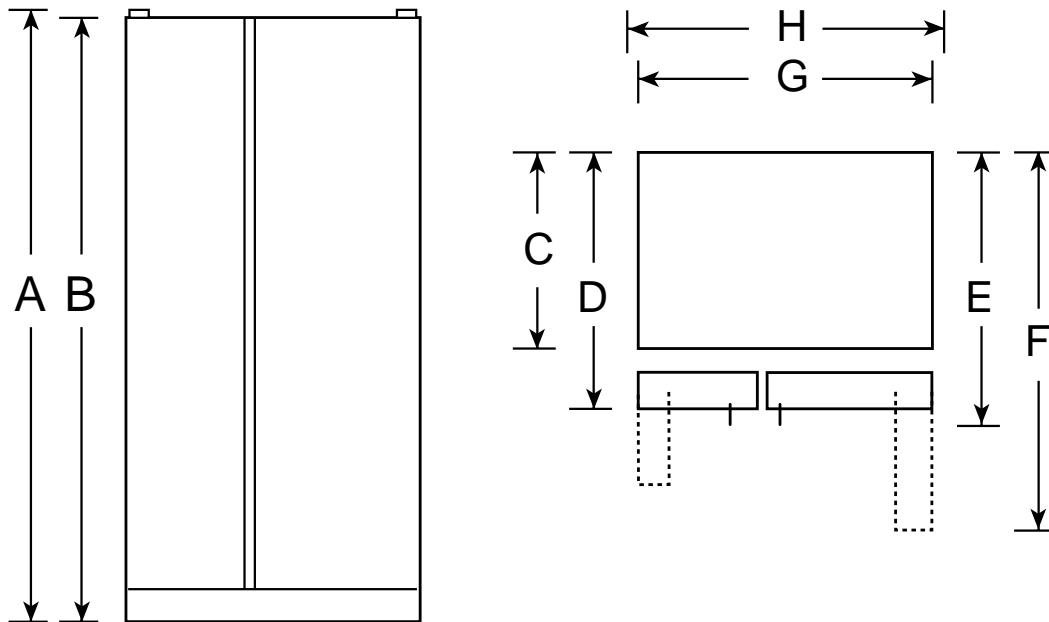

GE Appliances

TFX20JRBWW—"J" Series Side-by-Side Refrigerator

Dimensions (in inches)

Note: If the doors cannot be fully opened because of an obstruction or a wall on either side, a door stop should be provided to prevent door or wall damage. If the doors cannot be opened at least 90 degrees, access to the drawers is limited.

Overall Dimensions	Height with hinge (in.) A	67-5/8
	Height without hinge (in.) B	66-5/8
	Depth without Doors (in.) C	28
	Depth with Doors (in.) D	30-1/4
	Depth plus Handle with Doors Closed (in.) E	32-1/2
	Depth with Doors open 90° (in.) F	47-3/8
	Width with Doors Closed (in.) G	31-1/2
Air Clearances	Width with Doors open 90° Less Door Handle(in.) H	32-1/4
	Each side (in.)	3/4"
	Top (in.)	1
	Back (in.)	1

*If installed against a wall, allow clearance of 11-1/4" on freezer side to remove ice bin.

To remove fresh food pans, remove door bins.
10-1/2" Clearances required to remove fresh food full-size pan without disassembling.