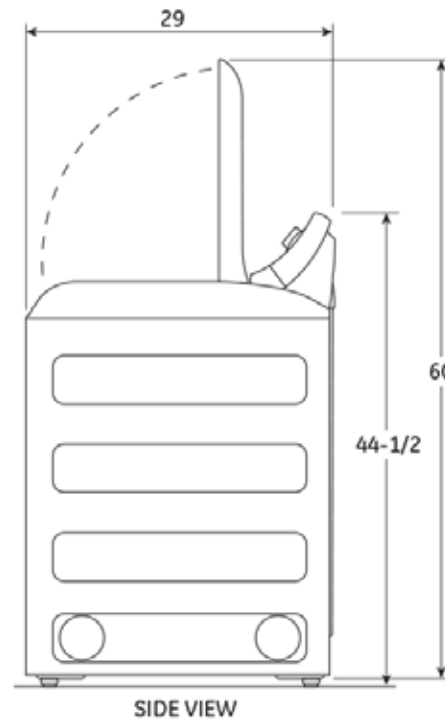

GTWS8350H/GTWS8355H

GE® 5.0 DOE cu. ft. capacity washer with stainless steel basket and steam

Dimensions and Installation Information (in inches)

Circuit Requirements: An individual, properly-grounded branch circuit, with a three-prong grounding-type receptacle, protected by a 15 or 20 amp circuit breaker or a time-delay fuse, is required.

Electrical Rating: 120V, 60Hz, 10A

Note: Washer wall outlet must be located within 36" of service code entry. Wall outlet must not be located behind dryer.

Installation Information: Before installing, consult installation instructions packed with product for current dimensional data.