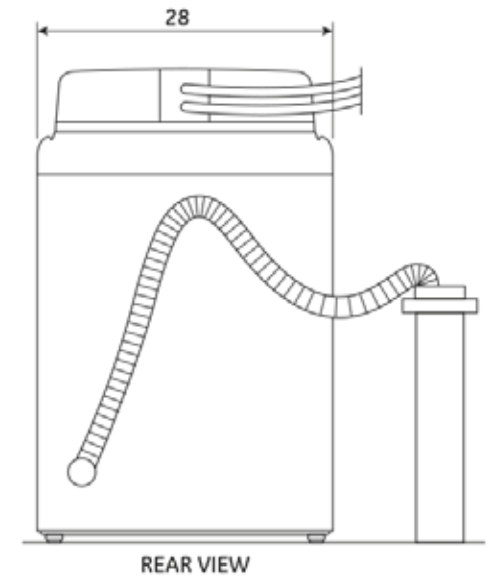

REAR VIEW

For answers to your Monogram® Profile Series or GE appliance questions, visit our website at geappliances.com or call GE Answer Center® service, 800.626.2000.

imagination at work

Listed by
Underwriters
Laboratories

Specification Revised 10/13

360135