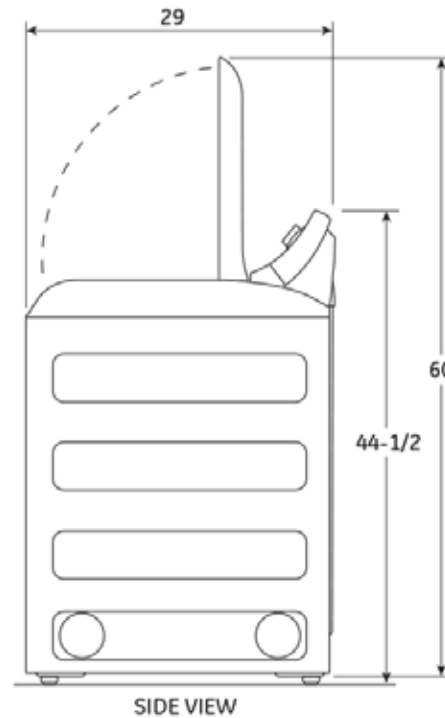

GTWN8250D

GE® 4.8 DOE cu. ft. capacity washer with stainless steel basket

Dimensions and Installation Information (in inches)

Circuit Requirements: An individual, properly-grounded branch circuit, with a three-prong grounding-type receptacle, protected by a 15 or 20 amp circuit breaker or a time-delay fuse, is required.

Electrical Rating: 120V, 60Hz, 10A

Note: Washer wall outlet must be located within 36" of service code entry. Wall outlet must not be located behind dryer.

Installation Information: Before installing, consult installation instructions packed with product for current dimensional data.

For answers to your Monogram® Profile Series or GE appliance questions, visit our website at geappliances.com or call GE Answer Center® service, 800.626.2000.

imagination at work

Listed by
Underwriters
Laboratories