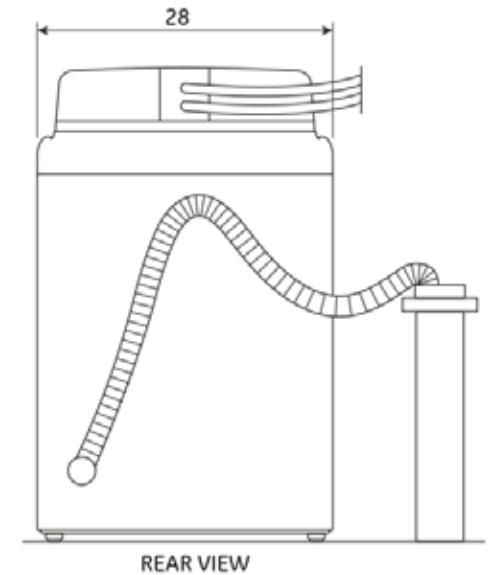

GTWN8250D

GE® 4.8 DOE cu. ft. capacity washer with stainless steel basket

Dimensions and Installation Information (in inches)

Circuit Requirements: An individual, properly-grounded branch circuit, with a three-prong grounding-type receptacle, protected by a 15 or 20 amp circuit breaker or a time-delay fuse, is required.

Electrical Rating: 120V, 60Hz, 10A

Note: Washer wall outlet must be located within 36" of service code entry. Wall outlet must not be located behind dryer.

Installation Information: Before installing, consult installation instructions packed with product for current dimensional data.

For answers to your Monogram® Profile Series or GE appliance questions, visit our website at geappliances.com or call GE Answer Center® service, 800.626.2000.

imagination at work

Listed by
Underwriters
Laboratories