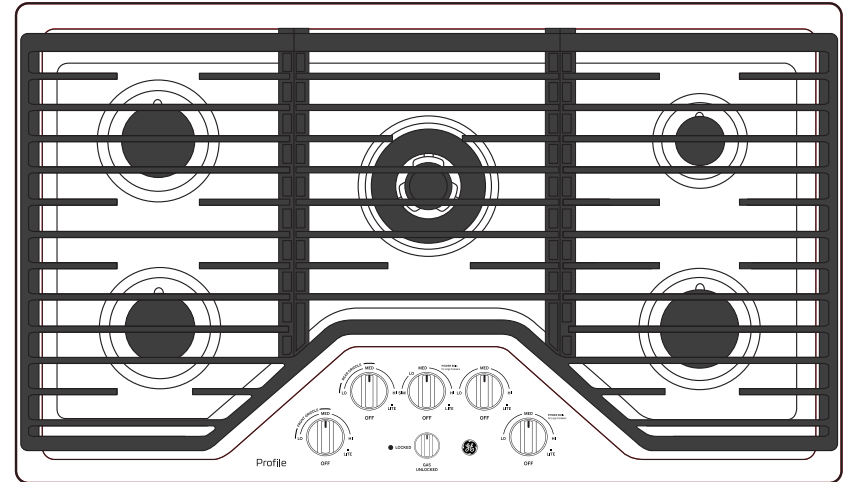

PGP9036SL

GE Profile™ 36" Built-In Tri-Ring Gas Cooktop with 5 Burners and Extra-Large Integrated Griddle

FEATURES AND BENEFITS

18,000-BTU Power Boil Tri-Ring Burner

More cooking, less cookware

Maximize your cooking space

Precision simmer burner

Spend less time cleaning up

Dishwasher-safe grates

White LED backlit heavy-duty knobs

Control lock capability

MAX burner system

Fit Guarantee

Model PGP9036SLSS – Stainless steel