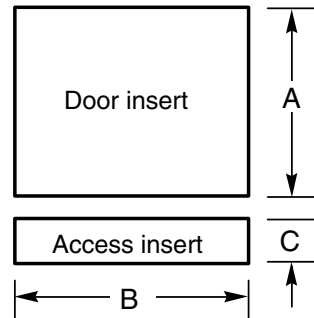

HOTPOINT®

HDA3600/3640V – Hotpoint Built-In Dishwasher

Dishwasher Dimensions (in inches)

When using GPF325
1/4" custom dishwasher
door and access panel kit.

When using GPF375
3/4" custom dishwasher
door and access panel kit.

Kit	A	B	C	Panel Thickness
GPF325	18-7/8"	23-9/16"	3-11/16"	1/4"
GPF375	18-15/16"	23-5/8"	4-1/4" to 3-3/4"	3/4"

* Bottom of panel must be notched 1-1/2" x 1/2" to clear across panel
 ** Adjustment required to match adjacent cabinet fronts due to leveling leg adjustment, 4" nominal

Note: Dishwasher must not be installed more than 10 feet from sink for proper drainage. All plumbing and electrical work must be in accordance with local codes. Dishwasher includes drain hose and leveling legs.