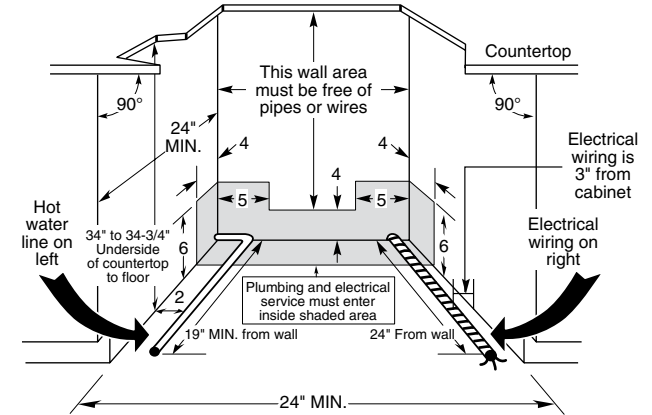

HOTPOINT®

HDA3600/3640V – Hotpoint Built-In Dishwasher

Dishwasher Dimensions (in inches)

When using GPF325
1/4" custom dishwasher
door and access panel kit.

When using GPF375
3/4" custom dishwasher
door and access panel kit.

Kit	A	B	C	Panel Thickness
GPF325	18-7/8"	23-9/16"	3-11/16"	1/4"
GPF375	18-15/16"	23-5/8"	4-1/4" to 3-3/4"	3/4"

* Bottom of panel must be notched 1-1/2" x 1/2" to clear across panel
 ** Adjustment required to match adjacent cabinet fronts due to leveling leg adjustment, 4" nominal

Note: Dishwasher must not be installed more than 10 feet from sink for proper drainage. All plumbing and electrical work must be in accordance with local codes. Dishwasher includes drain hose and leveling legs.

For use on adequately wired 120-volt, 15-amp circuit having 2-wire service with a separate ground wire. This appliance must be grounded for safe operation.

HOTPOINT®

HDA3600/3640V – Hotpoint Built-In Dishwasher