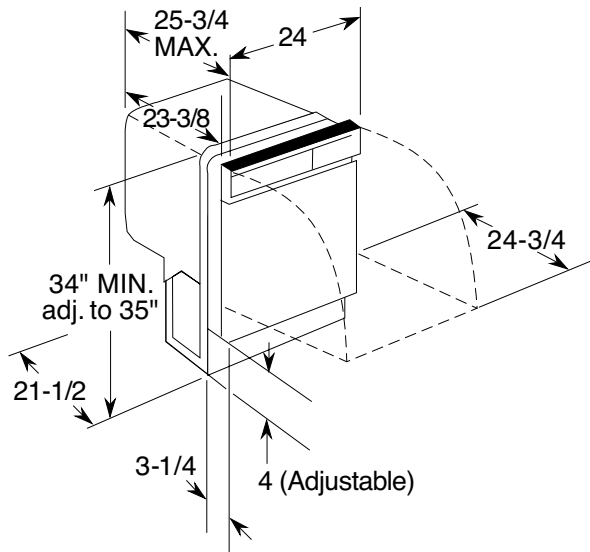

HOTPOINT®

HDA3600/3640V – Hotpoint Built-In Dishwasher

Dishwasher Dimensions (in inches)

When using GPF325
1/4" custom dishwasher
door and access panel kit.

When using GPF375
3/4" custom dishwasher
door and access panel kit.

Kit	A	B	C	Panel Thickness
GPF325	18-7/8"	23-9/16"	3-11/16"	1/4"
GPF375	18-15/16"	23-5/8"	4-1/4" to 3-3/4"	3/4"

* Bottom of panel must be notched 1-1/2" x 1/2" to clear across panel
 ** Adjustment required to match adjacent cabinet fronts due to leveling leg adjustment, 4" nominal

Note: Dishwasher must not be installed more than 10 feet from sink for proper drainage. All plumbing and electrical work must be in accordance with local codes. Dishwasher includes drain hose and leveling legs.