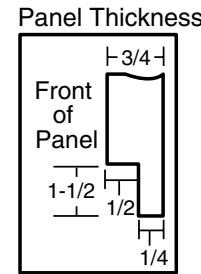

HOTPOINT®

HDA3600/3640V – Hotpoint Built-In Dishwasher

Dishwasher Dimensions (in inches)

When using GPF325
1/4" custom dishwasher
door and access panel kit.

When using GPF375
3/4" custom dishwasher
door and access panel kit.

Kit	A	B	C	Panel Thickness
GPF325	18-7/8"	23-9/16"	3-11/16"	1/4"
GPF375	18-15/16"	23-5/8"	4-1/4" to 3-3/4"	3/4"

* Bottom of panel must be notched 1-1/2" x 1/2" to clear across panel
 ** Adjustment required to match adjacent cabinet fronts due to leveling leg adjustment, 4" nominal