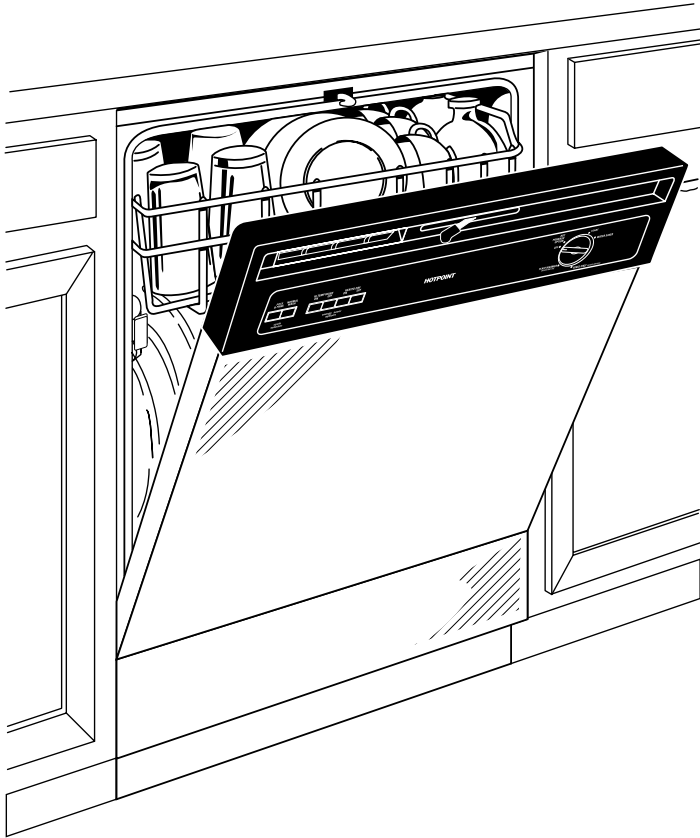

Note: Dishwasher must not be installed more than 10 feet from sink for proper drainage. All plumbing and electrical work must be in accordance with local codes. Dishwasher includes drain hose and leveling legs.

For use on adequately wired 120-volt, 15-amp circuit having 2-wire service with a separate ground wire. This appliance must be grounded for safe operation.

HOTPOINT®

HDA3600/3640V – Hotpoint Built-In Dishwasher