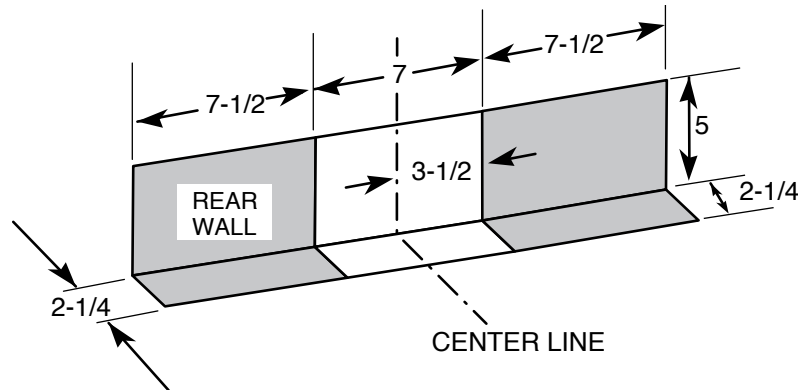

ABS45DF

GE Artistry™ Series 30" Free-Standing Electric Range

Dimensions and Installation Information (in inches)

KW Rating	
240V	11.0
208V	8.3
Breaker Size	
240	33.3 Amps†
208	31.9 Amps†

†Note: Check local codes for required breaker size.

Effective January 1, 1996, the National Electrical Code requires that new construction (not existing) utilize a 4-conductor connection to an electric range.

Receptacle Locations: Locally approved flexible service cord or conduit must be used because terminals are not accessible after range installation. See shaded area in drawing for location of electrical outlet box. Recommended outlet locations allow range to be installed directly against wall.

Note: 30" ranges conform to U.L. requirements for 0" spacing from adjacent walls below countertops. To reduce possibility of scorching walls, engineering recommends a minimum of 1-1/2" spacing to allow for possible extended, high-heat, no-load heating element operation.

Installation information: Before installing, consult installation instructions packed with product for current dimensional data.

For answers to your Monogram® or GE® appliance questions, visit our website at geappliances.com or call GE Answer Center® service, 800.626.2000.

Listed by Underwriters Laboratories