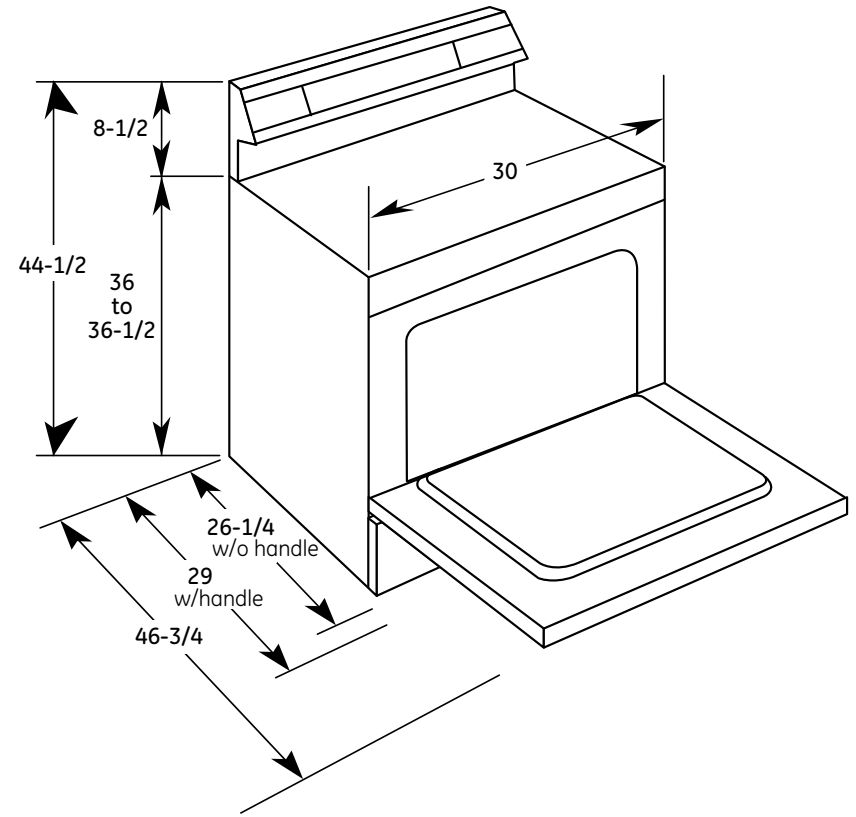

ABS45DF

GE Artistry™ Series 30" Free-Standing Electric Range

Dimensions and Installation Information (in inches)

KW Rating	
240V	11.0
208V	8.3
Breaker Size	
240	33.3 Amps†
208	31.9 Amps†

†Note: Check local codes for required breaker size.

Effective January 1, 1996, the National Electrical Code requires that new construction (not existing) utilize a 4-conductor connection to an electric range.

Receptacle Locations: Locally approved flexible service cord or conduit must be used because terminals are not accessible after range installation. See shaded area in drawing for location of electrical outlet box. Recommended outlet locations allow range to be installed directly against wall.

Note: 30" ranges conform to U.L. requirements for 0" spacing from adjacent walls below countertops. To reduce possibility of scorching walls, engineering recommends a minimum of 1-1/2" spacing to allow for possible extended, high-heat, no-load heating element operation.

Installation information: Before installing, consult installation instructions packed with product for current dimensional data.

For answers to your Monogram® or GE® appliance questions, visit our website at geappliances.com or call GE Answer Center® service, 800.626.2000.

Listed by Underwriters Laboratories