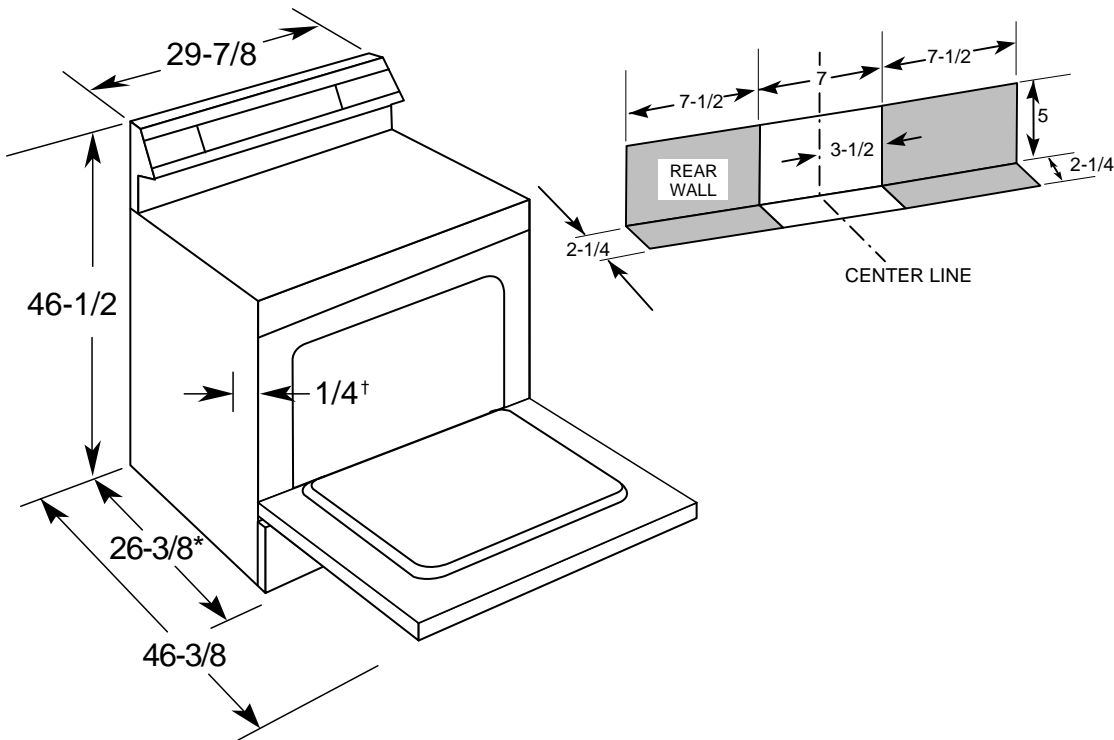

### Dimensions (in inches)

KW Rating	
240V	12.6
208V	9.9

**Receptacle Locations:** For 30" Free-Standing Ranges locally approved flexible service cord or conduit must be used because terminals are not accessible after range installation. See shaded area in drawing for location of electrical outlet box. Recommended outlet locations allow range to be installed directly against rear wall.

**Installation Information:** Before installing, consult installation instructions packed with product for current dimensional data.

\*Dimensions from wall to front of closed oven door.  
 Dimensions from wall to front of closed oven door handle is 28-1/2".