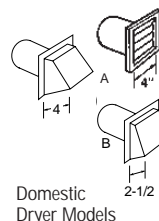

HOTPOINT

NJSR453GWAA - GE Hotpoint 7.0 Cu. Ft. Super Capacity Gas Dryer

Dryer Dimensions (in inches)

Exhaust Options:

3-way via rear, left and bottom. Dryer is shipped exhausted to the rear. Alternate exhausting knockouts are supplied.

Installation Information: For complete information, see installation instructions packed with product for current dimensional data.

	Number of 90° Turns	Best Performance			
		Maximum Length of 4" Dia. Rigid Metal Duct		Maximum Length of 4" Dia. Flexible Metal Duct	
		Exhaust Hood Type		Exhaust Hood Type	
Domestic Dryer Models	Cat. No. WX8X59 (Preferred) A 4" Opening	B 2-1/2" Opening	Cat. No. WX8X59 (Preferred) A 4" Opening	B 2-1/2" Opening	
	0	90 ft.	60 ft.	55 ft.	45 ft.
	1	60 ft.	45 ft.	40 ft.	30 ft.
Super & Extra-Large Capacity Models	2	45 ft.	35 ft.	30 ft.	20 ft.
	3	35 ft.	25 ft.	20 ft.	15 ft.
All Electric Dryers	4	25 ft.	15 ft.	15 ft.	10 ft.
	0	45 ft.	30 ft.	30 ft.	15 ft.
Super & Extra-Large Capacity Models	1	35 ft.	20 ft.	20 ft.	10 ft.
	2	25 ft.	10 ft.	10 ft.	—
All Gas Dryers	3	15 ft.	—	—	—
	0	60 ft.	48 ft.	30 ft.	18 ft.
	1	52 ft.	40 ft.	22 ft.	14 ft.
Large Capacity Electric and Gas Dryers	2	44 ft.	32 ft.	14 ft.	10 ft.
	3	32 ft.	24 ft.	—	— ft.
	4	28 ft.	16 ft.	—	— ft.