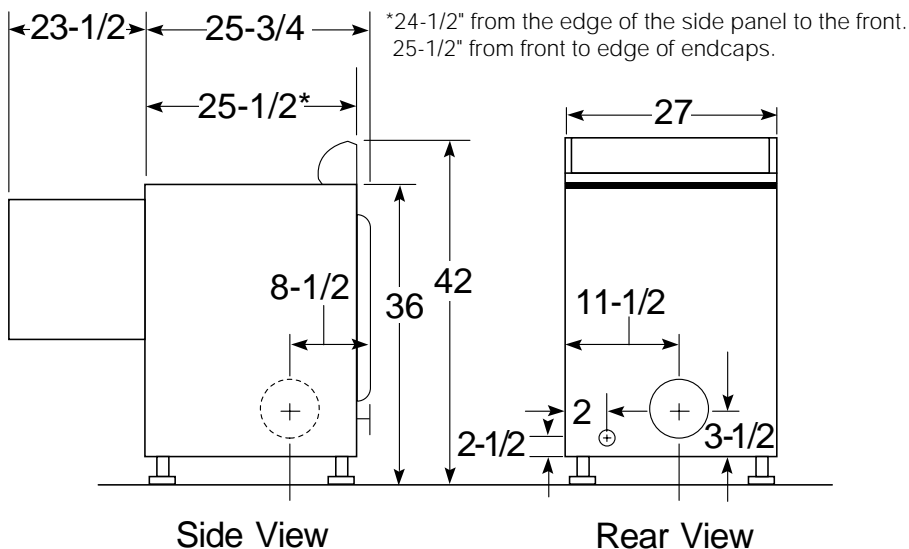

HOTPOINT

NJSR453GWAA - GE Hotpoint 7.0 Cu. Ft. Super Capacity Gas Dryer

Dryer Dimensions (in inches)

Exhaust Options:

3-way via rear, left and bottom. Dryer is shipped exhausted to the rear. Alternate exhausting knockouts are supplied.

Installation Information: For complete information, see installation instructions packed with product for current dimensional data.

	Number of 90° Turns	Best Performance			
		Maximum Length of 4" Dia. Rigid Metal Duct		Maximum Length of 4" Dia. Flexible Metal Duct	
		Exhaust Hood Type		Exhaust Hood Type	
Domestic Dryer Models	Cat. No. WX8X59 (Preferred) A 4" Opening	B 2-1/2" Opening	Cat. No. WX8X59 (Preferred) A 4" Opening	B 2-1/2" Opening	
	0	90 ft.	60 ft.	55 ft.	45 ft.
	1	60 ft.	45 ft.	40 ft.	30 ft.
Super & Extra-Large Capacity Models	2	45 ft.	35 ft.	30 ft.	20 ft.
	3	35 ft.	25 ft.	20 ft.	15 ft.
All Electric Dryers	4	25 ft.	15 ft.	15 ft.	10 ft.
	0	45 ft.	30 ft.	30 ft.	15 ft.
Super & Extra-Large Capacity Models	1	35 ft.	20 ft.	20 ft.	10 ft.
	2	25 ft.	10 ft.	10 ft.	—
All Gas Dryers	3	15 ft.	—	—	—
	0	60 ft.	48 ft.	30 ft.	18 ft.
	1	52 ft.	40 ft.	22 ft.	14 ft.
Large Capacity Electric and Gas Dryers	2	44 ft.	32 ft.	14 ft.	10 ft.
	3	32 ft.	24 ft.	—	— ft.
	4	28 ft.	16 ft.	—	— ft.