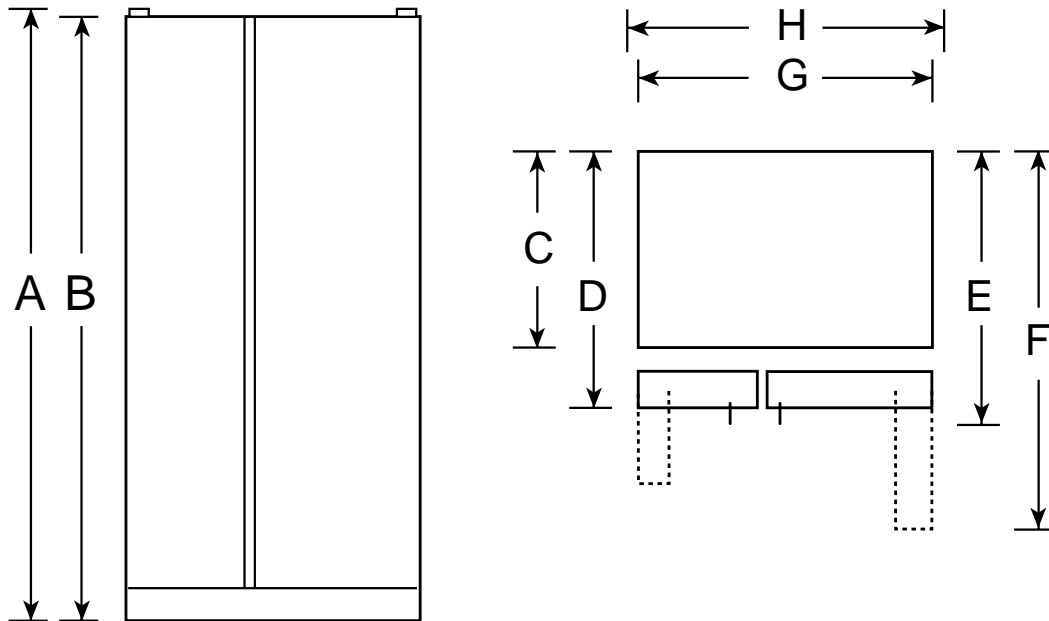

GE Appliances

GSS25QFM - GE 24.9 Cu. Ft. Side-By-Side Refrigerator with Dispenser

Dimensions (in inches)

Overall Dimensions	Height with hinge (in.) A	69-3/4
	Height without hinge (in.) B	68-3/4
	Depth without Doors (in.) C	28
	Depth with Doors (in.) D	30-3/4
	Depth plus Handle with Doors Closed (in.) E	33
	Depth with Doors open 90° (in.) F	48-13/16
	Width with Doors Closed (in.) G	35-3/4
	Width with Doors open 90° Less Door Handle(in.) H	35-3/4
Air Clearances	Each side (in.)	1/8
	Top (in.)	1
	Back (in.)	1

Note: Add 9/16" for water hook-up. Hook-up fits in 5/8" back air clearance when calculating installation depth.

If installed against a wall, allow clearance of 11-1/4" on freezer side to remove bin.

To remove fresh food pans, remove door bins.

Clearance required to remove fresh food full-size pan without disassembling: 13-5/8" (25 cu. ft.)

Specification Revised 3/01

For answers to your Monogram®, GE Profile™ or GE appliance questions, visit our website at WWW.GEAppliances.com or call GE Answer Center® service, 800.626.2000.