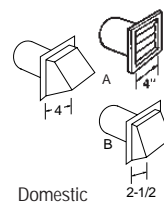

HOTPOINT

NBXR453EVWW—Hotpoint 6.0 Cu. Ft. Extra-Large Capacity Electric Dryer

Dryer Dimensions (in inches)

Exhaust Options:

4-way via rear, right, left and bottom.

Circuit Requirements:

An individual, properly-grounded branch circuit, protected by a 30-amp circuit breaker or a time-delay fuse, is required.

Electric Dryer Rating:

208/240V, 3-wire, 5600W, 60Hz, 30 Amp

Installation Information: For complete information, see installation instructions packed with product for current dimensional data.

	Number of 90° Turns	Best Performance			
		Maximum Length of 4" Dia. Rigid Metal Duct		Maximum Length of 4" Dia. Flexible Metal Duct	
		Exhaust Hood Type		Exhaust Hood Type	
		Cat. No. WX8X59 (Preferred) A 4" Opening	B 2-1/2" Opening	Cat. No. WX8X59 (Preferred) A 4" Opening	B 2-1/2" Opening
Domestic Dryer Models	0	90 ft.	60 ft.	55 ft.	45 ft.
	1	60 ft.	45 ft.	40 ft.	30 ft.
Super & Extra-Large Capacity Models	2	45 ft.	35 ft.	30 ft.	20 ft.
	3	35 ft.	25 ft.	20 ft.	15 ft.
All Electric Dryers	4	25 ft.	15 ft.	15 ft.	10 ft.
	0	45 ft.	30 ft.	30 ft.	15 ft.
Super & Extra-Large Capacity Models	1	35 ft.	20 ft.	20 ft.	10 ft.
	2	25 ft.	10 ft.	10 ft.	—
All Gas Dryers	3	15 ft.	—	—	—
	0	60 ft.	48 ft.	30 ft.	18 ft.
Large Capacity Electric and Gas Dryers	1	52 ft.	40 ft.	22 ft.	14 ft.
	2	44 ft.	32 ft.	14 ft.	10 ft.
	3	32 ft.	24 ft.	—	— ft.
	4	28 ft.	16 ft.	—	— ft.

HOTPOINT

NBXR453EVWW—Hotpoint 6.0 Cu. Ft. Extra-Large Capacity Electric Dryer

Features and Benefits

- 6.0 Cu. Ft. Extra-Large Capacity
- Automatic Dry Control
- 5 Cycles: Cottons, Permanent Press, 80 Minute Timed Dry, Damp Dry and De-Wrinkle
- 4 Heat Selections
- Removable Up-Front Lint Filter
- Double-Coated Drum
- Front Serviceable
- Reversible Door
- Model NBXR453EVWW - White on white
- Model NBXR453EVAA - Almond on almond
- Model NBXR453GVWW - White on white
- Model NBXR453GVAA - Almond on almond