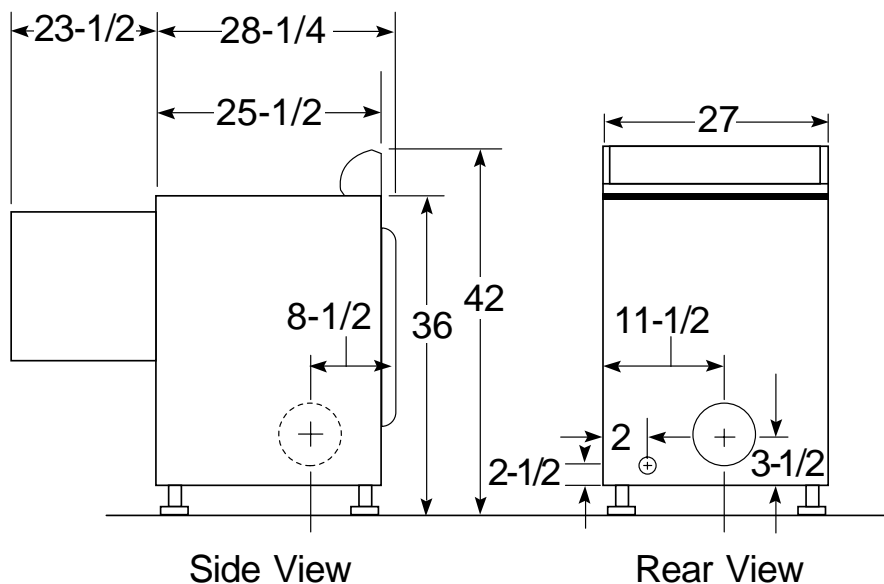

HOTPOINT

NBXR453EVWW—Hotpoint 6.0 Cu. Ft. Extra-Large Capacity Electric Dryer

Dryer Dimensions (in inches)

Exhaust Options:

4-way via rear, right, left and bottom.

Circuit Requirements:

An individual, properly-grounded branch circuit, protected by a 30-amp circuit breaker or a time-delay fuse, is required.

Electric Dryer Rating:

208/240V, 3-wire, 5600W, 60Hz, 30 Amp

Installation Information: For complete information, see installation instructions packed with product for current dimensional data.

	Number of 90° Turns	Best Performance			
		Maximum Length of 4" Dia. Rigid Metal Duct		Maximum Length of 4" Dia. Flexible Metal Duct	
		Exhaust Hood Type		Exhaust Hood Type	
		Cat. No. WX8X59 (Preferred) A 4" Opening	B 2-1/2" Opening	Cat. No. WX8X59 (Preferred) A 4" Opening	B 2-1/2" Opening
Domestic Dryer Models	0	90 ft.	60 ft.	55 ft.	45 ft.
	1	60 ft.	45 ft.	40 ft.	30 ft.
Super & Extra-Large Capacity Models	2	45 ft.	35 ft.	30 ft.	20 ft.
	3	35 ft.	25 ft.	20 ft.	15 ft.
All Electric Dryers	4	25 ft.	15 ft.	15 ft.	10 ft.
	0	45 ft.	30 ft.	30 ft.	15 ft.
Super & Extra-Large Capacity Models	1	35 ft.	20 ft.	20 ft.	10 ft.
	2	25 ft.	10 ft.	10 ft.	—
All Gas Dryers	3	15 ft.	—	—	—
	0	60 ft.	48 ft.	30 ft.	18 ft.
Large Capacity Electric and Gas Dryers	1	52 ft.	40 ft.	22 ft.	14 ft.
	2	44 ft.	32 ft.	14 ft.	10 ft.
	3	32 ft.	24 ft.	—	— ft.
	4	28 ft.	16 ft.	—	— ft.

HOTPOINT

NBXR453EVWW—Hotpoint 6.0 Cu. Ft. Extra-Large Capacity Electric Dryer

Features and Benefits

- 6.0 Cu. Ft. Extra-Large Capacity
- Automatic Dry Control
- 5 Cycles: Cottons, Permanent Press, 80 Minute Timed Dry, Damp Dry and De-Wrinkle
- 4 Heat Selections
- Removable Up-Front Lint Filter
- Double-Coated Drum
- Front Serviceable
- Reversible Door
- Model NBXR453EVWW - White on white
- Model NBXR453EVAA - Almond on almond
- Model NBXR453GVWW - White on white
- Model NBXR453GVAA - Almond on almond