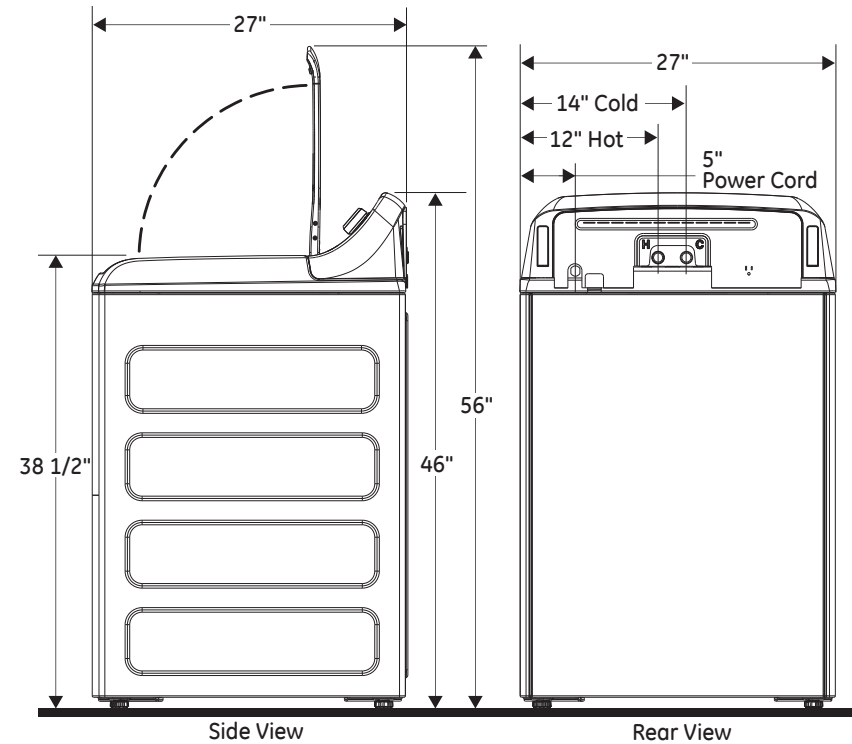

GTW680BSJ/BPL

GE® Series 4.6 DOE Cu. Ft. Stainless Steel Capacity Washer

DIMENSIONS AND INSTALLATION INFORMATION (IN INCHES)

CIRCUIT REQUIREMENTS: An individual, properly-grounded branch circuit, with a three-prong grounding-type receptacle, protected by a 15 or 20 amp circuit breaker or a time-delay fuse, is required.

ELECTRICAL RATING: 120V, 60Hz, 10A

NOTE: Washer wall outlet must be located within 36" of service code entry. Wall outlet must not be located behind dryer.

INSTALLATION INFORMATION: Before installing, consult installation instructions packed with product for current dimensional data.

For answers to your Monogram, GE Café™ Series, GE Profile™ Series or GE Appliances product questions, visit our website at geappliances.com or call GE Answer Center® Service, 800.626.2000.

Specification Revised 3/17