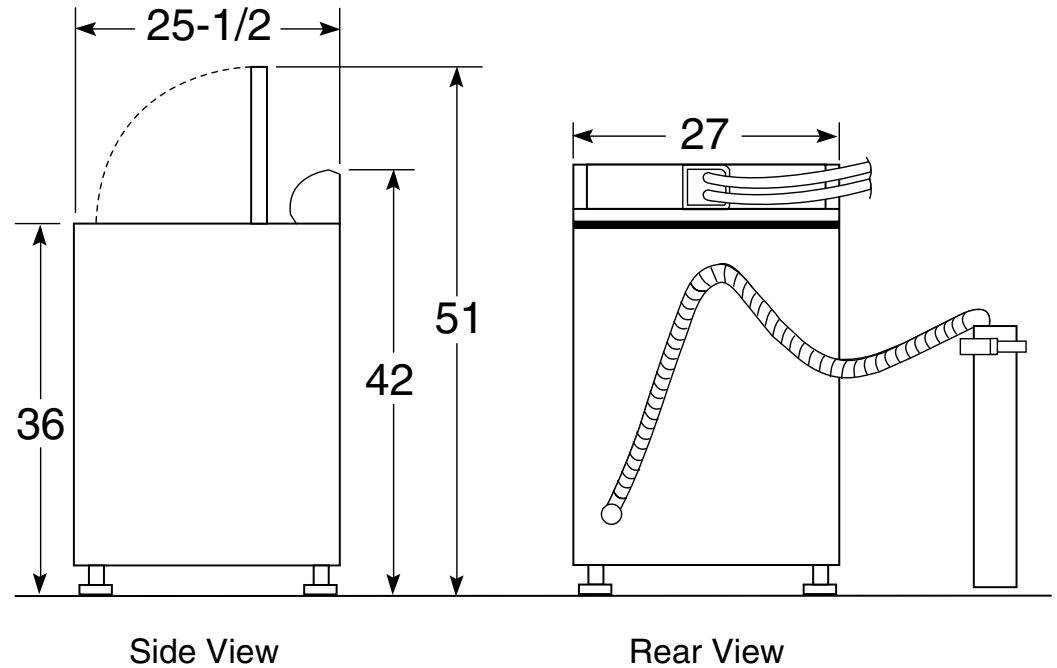

GTWP1800H

GE® 3.7 DOE cu. ft. capacity Extra Action basket

Dimensions and Installation Information (in inches)

Circuit Requirements: An individual, properly-grounded branch circuit, with a three-prong grounding-type receptacle, protected by a 15 or 20 amp circuit breaker or a time-delay fuse, is required.

Electrical Rating: 115V, 60Hz, 10A

Note: Washer wall outlet must be located within 36" of service code entry. Wall outlet must not be located behind dryer.

Installation Information: Before installing, consult installation instructions packed with product for current dimensional data.