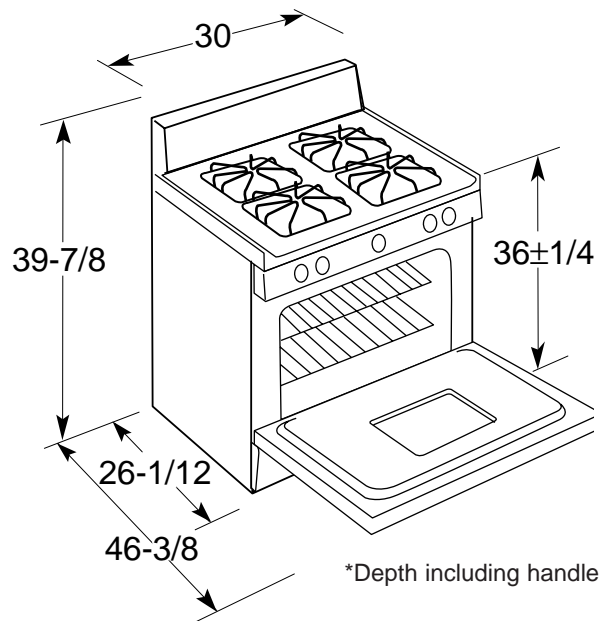

HOTPOINT

RGB508PPAAD—30" Free-Standing Gas Range

Dimensions (in inches)

Electrical Rating: 120V, 60Hz, 5A

Installation Information:

Dimensions shown here are the same as those shown on the installation instructions at the time this sheet was printed. Before proceeding with installation, see your Hotpoint supplier for latest detailed preparation and installation instructions or install from the instructions packed with each unit.

- Lift-Up Cooktop with Easy-Clean Subtop
- Twin Cooktop Burners
- Extra-Large Standard Cleaning Oven
- Black Removable Square Grates
- Standing Pilot Ignition System
- Drop-Down Broiler Drawer
- 2 Oven Shelves / 6 Embossed Rack Positions
- Solid Color-Matched Porcelain-Enameled Door
- Visor-Style Handle
- Also Available with Electric Pilotless Ignition System as Model RGB508PEA
- Model RGB508PPAWH—White
- Model RGB508PPAAD—Almond