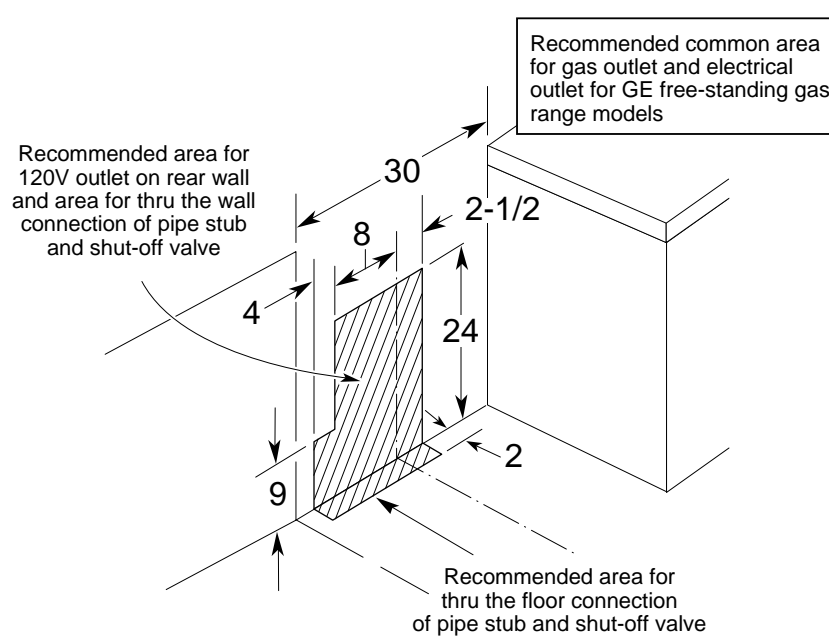

HOTPOINT

RGB508PPAAD—30" Free-Standing Gas Range

Dimensions (in inches)

Electrical Rating: 120V, 60Hz, 5A

Installation Information:

Dimensions shown here are the same as those shown on the installation instructions at the time this sheet was printed. Before proceeding with installation, see your Hotpoint supplier for latest detailed preparation and installation instructions or install from the instructions packed with each unit.

All GE ranges are equipped with an Anti-Tip device. The installation of this device is an important, required step in the installation of the range.

HOTPOINT

RGB508PPAAD—30" Free-Standing Gas Range

Features and Benefits

- Lift-Up Cooktop with Easy-Clean Subtop
- Twin Cooktop Burners
- Extra-Large Standard Cleaning Oven
- Black Removable Square Grates
- Standing Pilot Ignition System
- Drop-Down Broiler Drawer
- 2 Oven Shelves / 6 Embossed Rack Positions
- Solid Color-Matched Porcelain-Enameled Door
- Visor-Style Handle
- Also Available with Electric Pilotless Ignition System as Model RGB508PEA
- Model RGB508PPAWH—White
- Model RGB508PPAAD—Almond