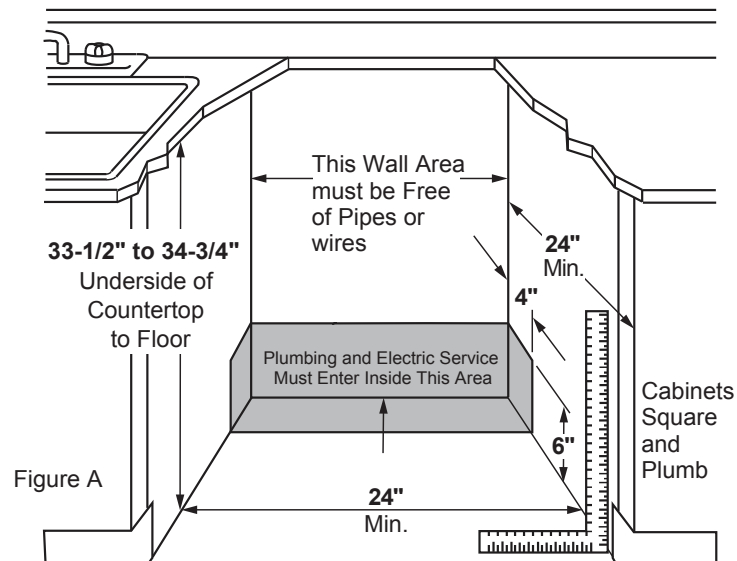

PDT855SMJ/SSJ/SBL/SFL

GE Profile™ Series Stainless Steel Interior Dishwasher with Hidden Controls

DIMENSIONS AND INSTALLATION INFORMATION (IN INCHES)

ELECTRICAL RATING

Voltage AC.....	120
Hertz.....	60
Total connected load amperage.....	9.0
Calrod® heater watts max.....	1060

For use on adequately wired 120-volt, 15-amp circuit having 2-wire service with a separate ground wire. This appliance must be grounded for safe operation.

INSTALLATION INFORMATION: Before installing, consult installation instructions packed with product for current dimensional data.