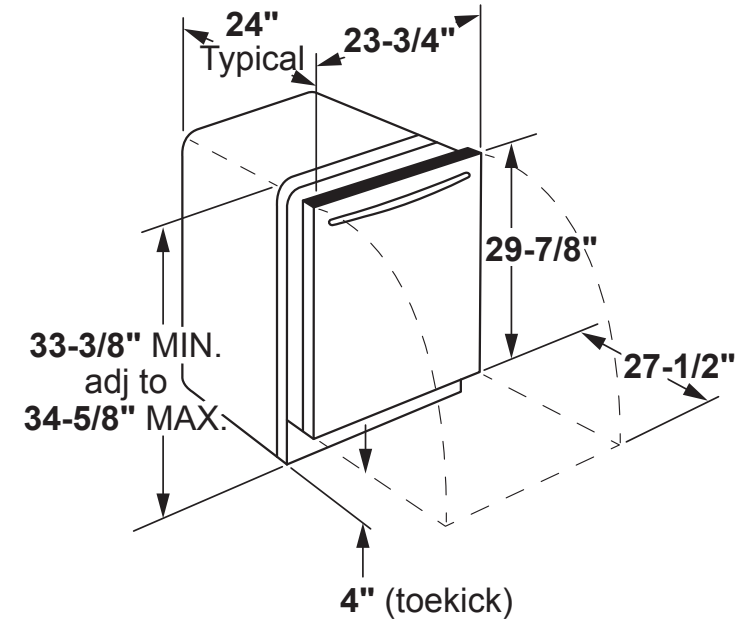

PDT855SMJ/SSJ/SBL/SFL

GE Profile™ Series Stainless Steel Interior Dishwasher with Hidden Controls

DIMENSIONS AND INSTALLATION INFORMATION (IN INCHES)

ELECTRICAL RATING

Voltage AC.....	120
Hertz.....	60
Total connected load amperage.....	9.0
Calrod® heater watts max.....	1060

For use on adequately wired 120-volt, 15-amp circuit having 2-wire service with a separate ground wire. This appliance must be grounded for safe operation.

INSTALLATION INFORMATION: Before installing, consult installation instructions packed with product for current dimensional data.