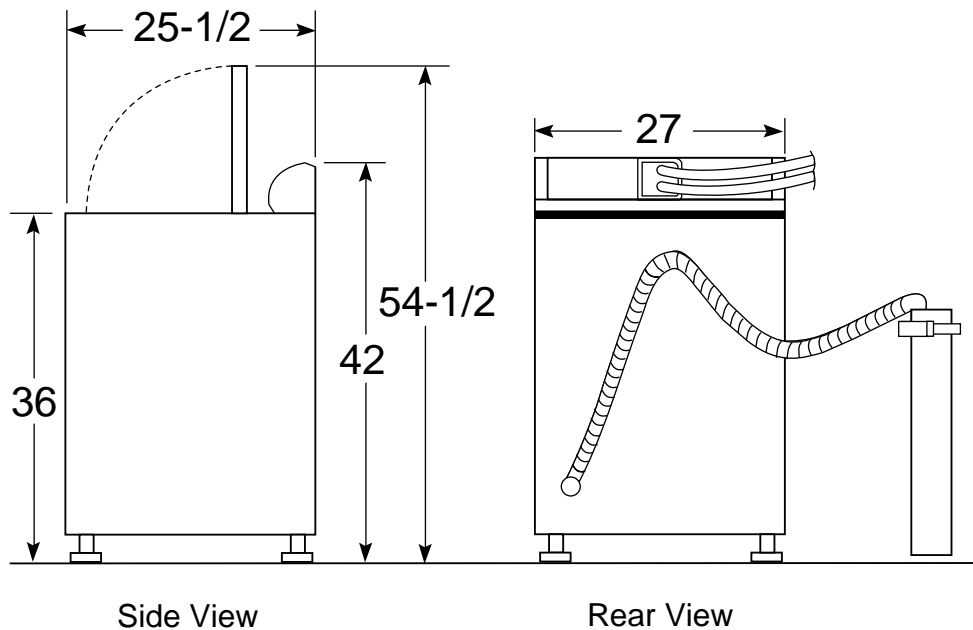

HOTPOINT

VBXR1070WAA - Hotpoint 2.7 Cu. Ft. Extra-Large Capacity Washer

Washer Dimensions (in inches)

Circuit Requirements: An individual, properly-grounded branch circuit, with a three-prong grounding-type receptacle, protected by a 15 or 20 amp circuit breaker or a time-delay fuse, is required.

Electrical Rating: 120V, 60Hz, 15 Amps

Installation Information: Before installing, consult installation instructions packed with product for current dimensional data.

HOTPOINT

VBXR1070WAA - Hotpoint 2.7 Cu. Ft. Extra-Large Capacity Washer

Features and Benefits

- 2.7 Cu. Ft. Extra-Large Capacity
- 1 Wash/Spin Speed Combinations
- 3 Wash/Rinse Temperature Settings
- 3 Water Levels
- 7 Cycles: Heavy Soil, Medium Soil, Light Soil, Auto Soak, Delicates, Permanent Press and Knits
- Rear Lid Opening
- TufTub™ Basket
- Self-Cleaning Filter
- Front Serviceable
- Model VBXR1070WWW–White on White
- Model VBXR1070WAA–Almond on Almond