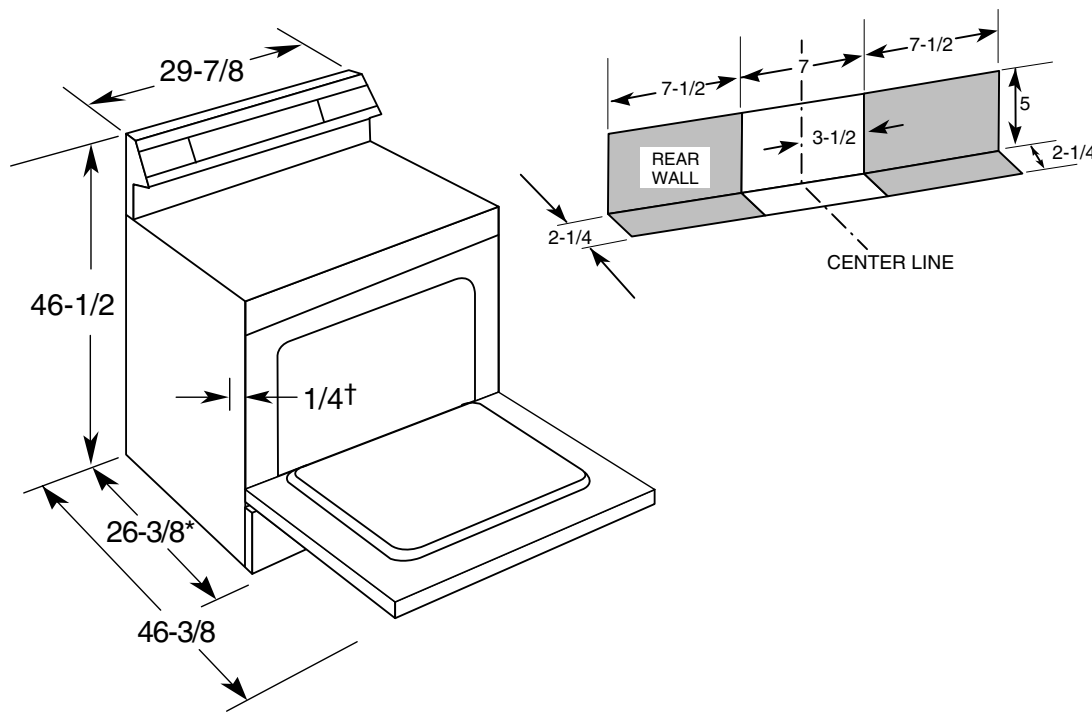

### Dimensions (in inches)

| KW Rating |      |
|-----------|------|
| 240V      | 11.0 |
| 208V      | 8.7  |

**Receptacle Locations:** For 30" Free-Standing Ranges locally approved flexible service cord or conduit must be used because terminals are not accessible after range installation. See shaded area in drawing for location of electrical outlet box. Recommended outlet locations allow range to be installed directly against rear wall.

**Installation Information:** Before installing, consult installation instructions packed with product for current dimensional data.

\*Dimensions from wall to front of closed oven door.  
Dimensions from wall to front of closed oven door handle is 28-3/8".