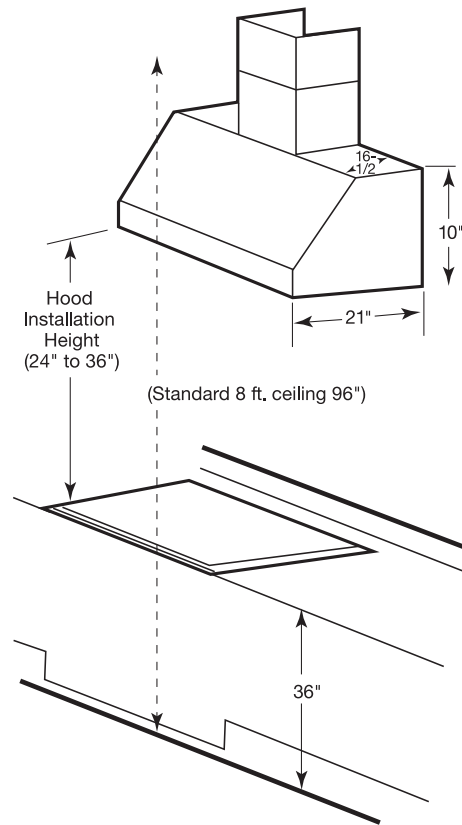

UVW8304SP

30" Designer Wall Mount Hood with Dimmable LED Lighting

DIMENSIONS AND INSTALLATION INFORMATION (IN INCHES)

INSTALLATION INFORMATION:

Before installing, consult Use & Care/installation instructions packed with product for current dimensional data.

OPTIONAL ACCESSORIES:

CX10DC9SPSS - 10' High Ceiling Duct Cover kit
(for ceiling installations up to 10' 8")

CX12DC9SPSS - 12' High Ceiling Duct Cover kit
(for ceiling installations up to 12' 8")

AMP RATING	
120V.	TBD