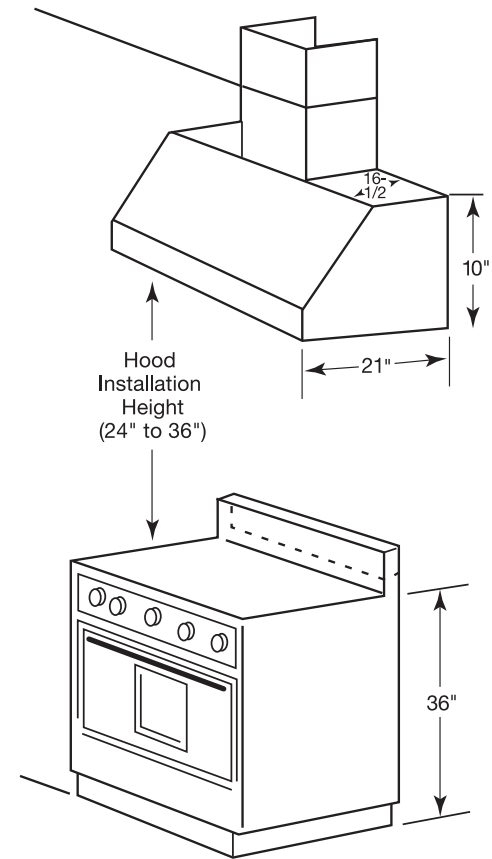

UVW8304SP

30" Designer Wall Mount Hood with Dimmable LED Lighting

DIMENSIONS AND INSTALLATION INFORMATION (IN INCHES)

INSTALLATION INFORMATION:

Before installing, consult Use & Care/installation instructions packed with product for current dimensional data.

OPTIONAL ACCESSORIES:

CX10DC9SPSS - 10' High Ceiling Duct Cover kit
(for ceiling installations up to 10' 8")

CX12DC9SPSS - 12' High Ceiling Duct Cover kit
(for ceiling installations up to 12' 8")

AMP RATING	
120V.	TBD

For answers to your Monogram, Café™, GE Profile™ or GE Appliances product questions, visit our website at geappliances.com or call GE Answer Center® Service, 800.626.2000.