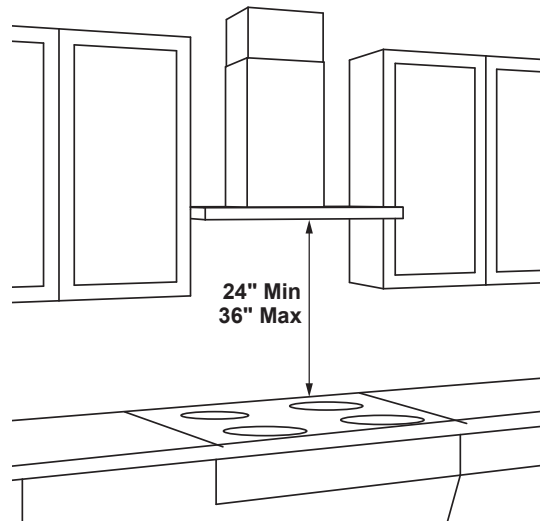

UVW8304SP

30" Designer Wall Mount Hood with Dimmable LED Lighting

DIMENSIONS AND INSTALLATION INFORMATION (IN INCHES)

INSTALLATION INFORMATION:

Before installing, consult Use & Care/installation instructions packed with product for current dimensional data.

OPTIONAL ACCESSORIES:

CX10DC9SPSS - 10' High Ceiling Duct Cover kit
(for ceiling installations up to 10' 8")

CX12DC9SPSS - 12' High Ceiling Duct Cover kit
(for ceiling installations up to 12' 8")

AMP RATING	
120V.	TBD

For answers to your Monogram, Café™, GE Profile™ or GE Appliances product questions, visit our website at geappliances.com or call GE Answer Center® Service, 800.626.2000.