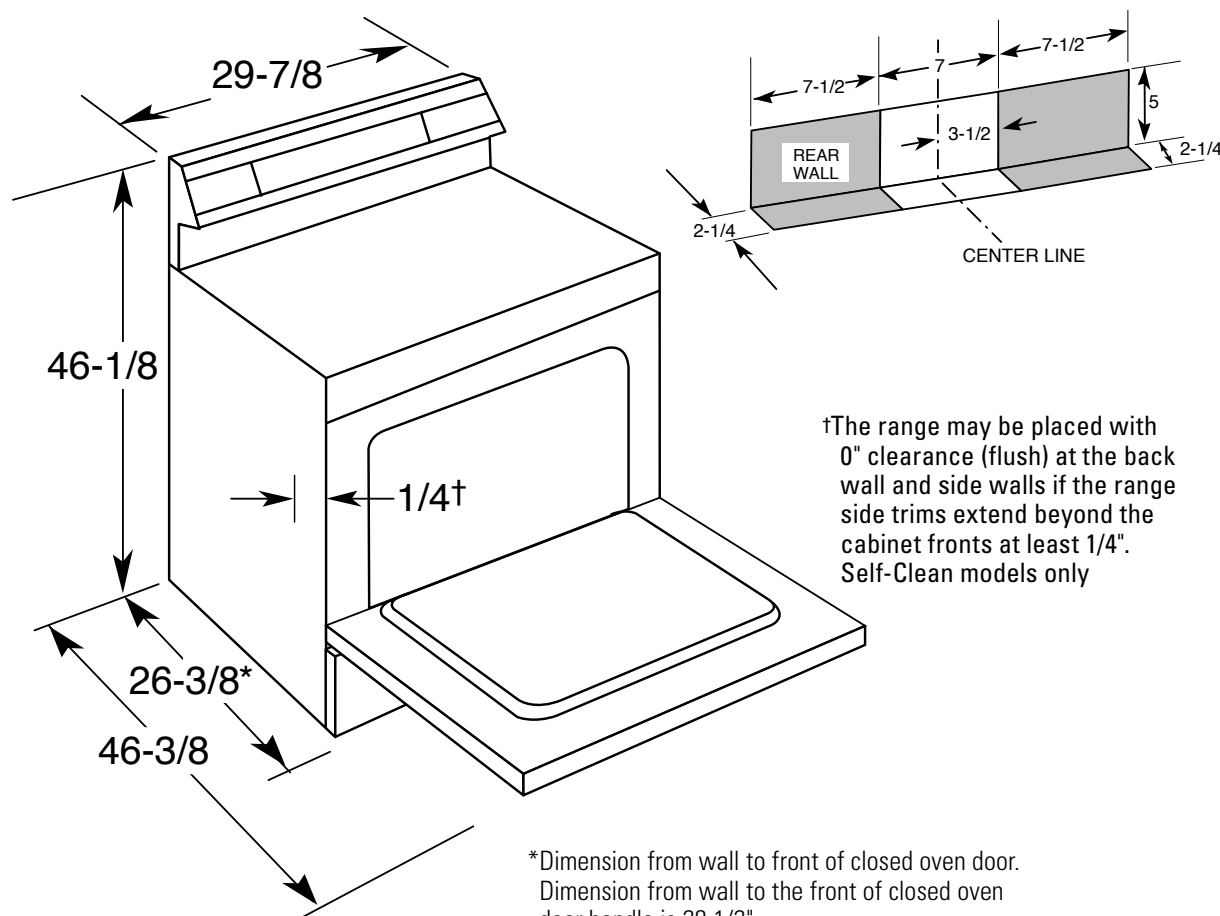

HOTPOINT®

RB536DP– Hotpoint 30" Free-Standing Electric Range

Dimensions (in inches)

*Dimension from wall to front of closed oven door.
Dimension from wall to the front of closed oven door handle is 28-1/2".

Amp Rating	
240V	12.6
208V	9.9
Breaker Size	
40 Amps†	

†Note: Check local codes for required breaker size.

Note: 30" Electric Ranges conform to U.L. requirements for 0" spacing from walls below countertops. Allow 1-1/2" spacing from the side of the range to adjacent vertical walls above the cooktop surface.

Receptacle Locations: Locally approved flexible service cord or conduit must be used because terminals are not accessible after range installation. See shaded area in drawing for location of electrical outlet box. Recommended outlet locations allow range to be installed directly against rear wall.

Installation Information: Before installing, consult installation instructions packed with product for current dimensional data.

All Hotpoint ranges are equipped with an Anti-Tip device. The installation of this device is an important, required step in the installation of the range.