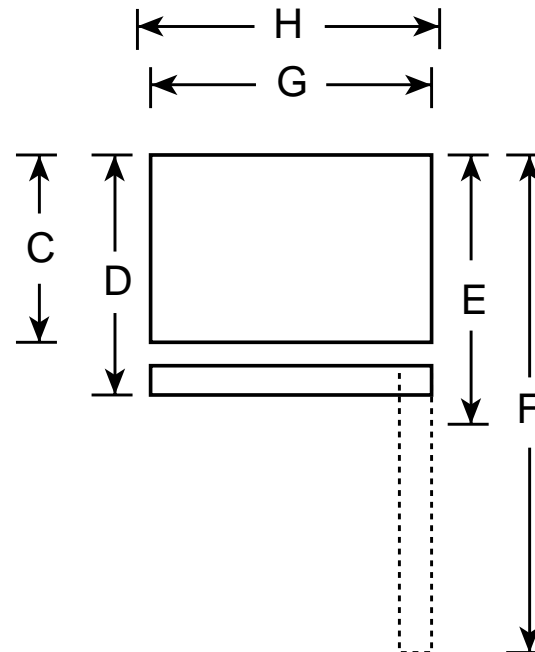

GE Appliances

GTS17BCM – GE 16.9 Cu. Ft. Top-Freezer Refrigerator with Icemaker

Dimensions (in inches)

Front View

Top View

Overall Dimensions	Height to top of hinge (in.) A	67-3/8
	Height to top of case (in.) B	66-7/8
	Height to mid-freezer (in.)	57
	Case depth without door (in.) C	26-3/4
	Case depth less door handle (in.) D	30
	Case depth with door handle (in.) E	31-7/8
	Depth with fresh food door open 90° (in.) F	55-3/4
	Width (in.) G	28
Air Clearances	Width with door open 90° less door handle (in.) H	28-5/8
	Each side (in.)	3/4
	Top (in.)	1
	Back (in.)	1

Total volume and shelf area are calculated by the Association of Home Appliance Manufacturers' standards.

Listed by Underwriters Laboratories

GE Appliances

GTS17BCM – GE 16.9 Cu. Ft. Top-Freezer Refrigerator with Icemaker

Features and Benefits

- 16.9 cu. ft. Capacity (Fresh Food 13.05 cu. ft./Freezer 3.86 cu. ft.)
- Equipped with Factory-Installed Automatic Icemaker
- 2 Classic White Fruit/Vegetable Crispers
- 2 Full-Width (Adjustable) Wire Everwhite Fresh Food Cabinet Shelves
- 2 Fixed Fresh Food Door Shelves with Tall Bottle Storage
- Dairy Compartment
- 2 Fixed Freezer Door Shelves
- Ice Storage Bin
- Deluxe Quiet Design Quiet Package
- Color-Matched Door Handles
- Model GTS17BCMWW – White on white
- Model GTS17BCMAA – Almond on almond
- Model GTS17BCMCC – Bisque on bisque