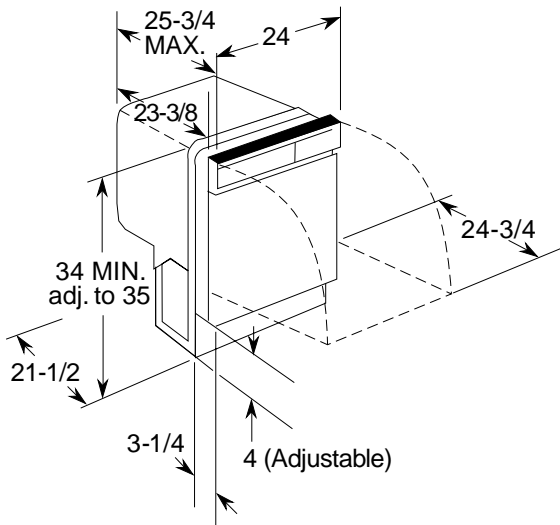

GE Appliances

GSD4000/60J – GE Nautilus™ Built-In Dishwasher

Built-In Dishwasher Dimensions (in inches)

Installation Information (in inches)

Note: Dishwasher must not be installed more than 10 feet from sink for proper drainage. All plumbing and electrical work must be in accordance with local codes.

Electrical Rating

Voltage AC 120
 Hertz 60
 Total connected load amperage 6.2
 Calrod® heater watts max. 500
 For use on adequately wired 120-volt, 15-amp circuit having 2-wire service with a separate ground wire. This appliance must be grounded for safe operation.

Wood Insert Cut-Out Dimensions (in inches)

Models/Kits	A	B	C	Panel Thickness
GE Models/ GPF425 Kit	19-3/4"	23-9/16"	3-11/16"	1/4"
GE Models/ GPF475 Kit	19-7/8"	23-5/8"	3-11/16"	4-1/4" to 3/4"

*Bottom of panel must be notched 1-1/2"x 1/2" to clear across panel
 **Adjustment required to match adjacent cabinet fronts due to leveling leg adjustment, 4" nominal.