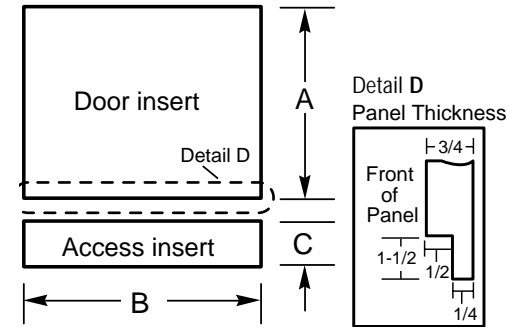

GE Appliances

GSD4000/60J – GE Nautilus™ Built-In Dishwasher

Built-In Dishwasher Dimensions (in inches)

Installation Information (in inches)

Note: Dishwasher must not be installed more than 10 feet from sink for proper drainage. All plumbing and electrical work must be in accordance with local codes.

Wood Insert Cut-Out Dimensions (in inches)

Models/Kits	A	B	C	Panel Thickness
GE Models/ GPF425 Kit	19-3/4"	23-9/16"	3-11/16"	1/4"
GE Models/ GPF475 Kit	19-7/8"	23-5/8"	3-11/16"	4-1/4" to 3/4"

*Bottom of panel must be notched 1-1/2"x 1/2" to clear across panel
 **Adjustment required to match adjacent cabinet fronts due to leveling leg adjustment, 4" nominal.