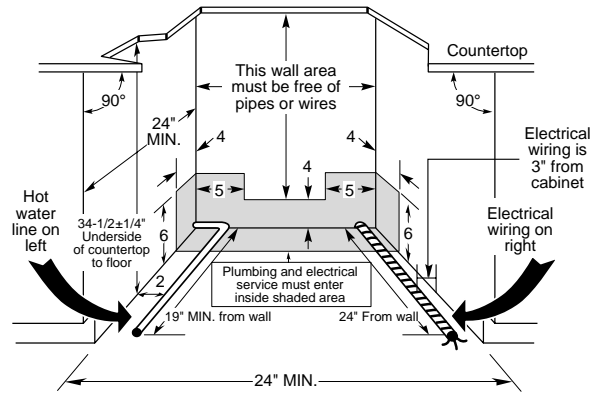

GE Appliances

GSD4000/60J – GE Nautilus™ Built-In Dishwasher

Built-In Dishwasher Dimensions (in inches)

Installation Information (in inches)

Note: Dishwasher must not be installed more than 10 feet from sink for proper drainage. All plumbing and electrical work must be in accordance with local codes.

Electrical Rating

Voltage AC 120
 Hertz 60
 Total connected load amperage 6.2
 Calrod® heater watts max. 500
 For use on adequately wired 120-volt, 15-amp circuit having 2-wire service with a separate ground wire. This appliance must be grounded for safe operation.

Wood Insert Cut-Out Dimensions (in inches)

Models/Kits	A	B	C	Panel Thickness
GE Models/ GPF425 Kit	19-3/4"	23-9/16"	3-11/16"	1/4"
GE Models/ GPF475 Kit	19-7/8"	23-5/8"	3-11/16"	4-1/4" to 3/4"

*Bottom of panel must be notched 1-1/2"x 1/2" to clear across panel
 **Adjustment required to match adjacent cabinet fronts due to leveling leg adjustment, 4" nominal.