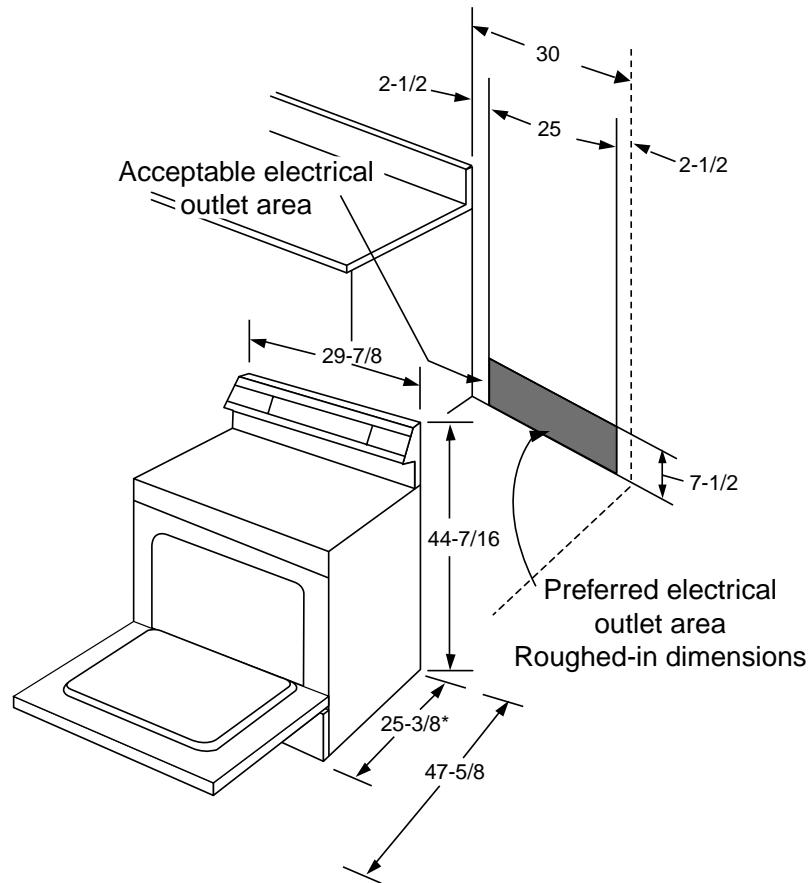

GE Appliances

JBP66CBCC—GE Spectra™ 30" Free-Standing QuickClean™ Electric Range

Dimensions and Installation Information (in inches)

*Dimension from wall to front of closed door handle is 27-3/4".

Specification Created 6/01

KW Rating	
240V	10.5
208V	7.9
Breaker Size	
40 Amps†	

†**Note:** Check local codes for required breaker size.

A properly grounded branch circuit with a 3 prong grounding type receptacle is required for GE ranges.

Receptacle Locations

Locally approved flexible service cord or conduit must be used because terminals are not accessible after range installation. See shaded area in drawing for location of electrical outlet box. Recommended outlet locations allow range to be installed directly against wall.