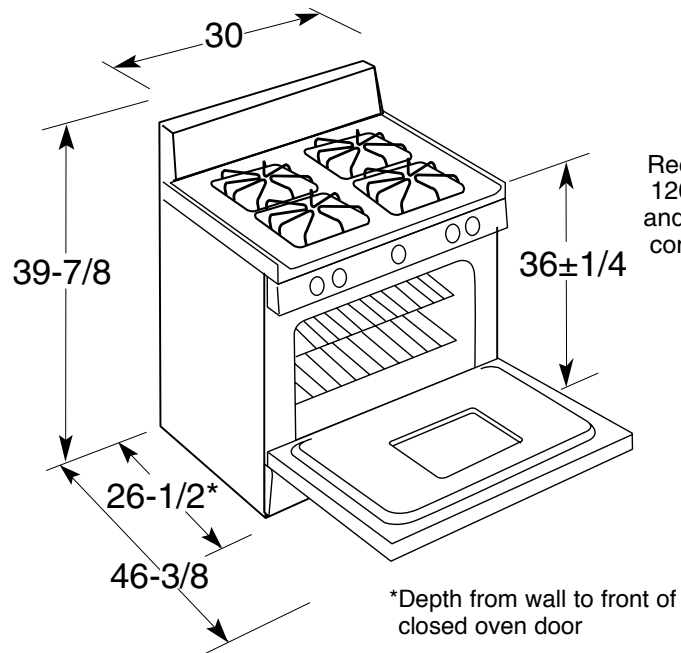

## RGB508PPT – Hotpoint 30" Free-Standing Gas Range

### Dimensions (in inches)