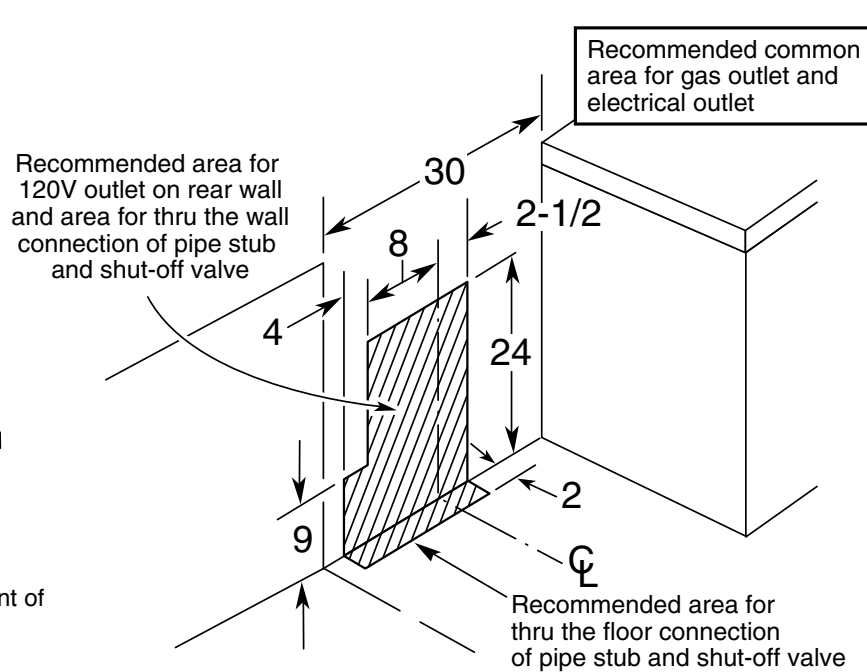

Installation Information: Before installing, consult installation instructions packed with product for current dimensional data.

Optional gas range accessory drip pans:
(Available at additional cost)
To order these accessory drip pans, call toll-free 800-626-2002.

All Hotpoint ranges are equipped with an Anti-Tip device. The installation of this device is an important, required step in the installation of the range.