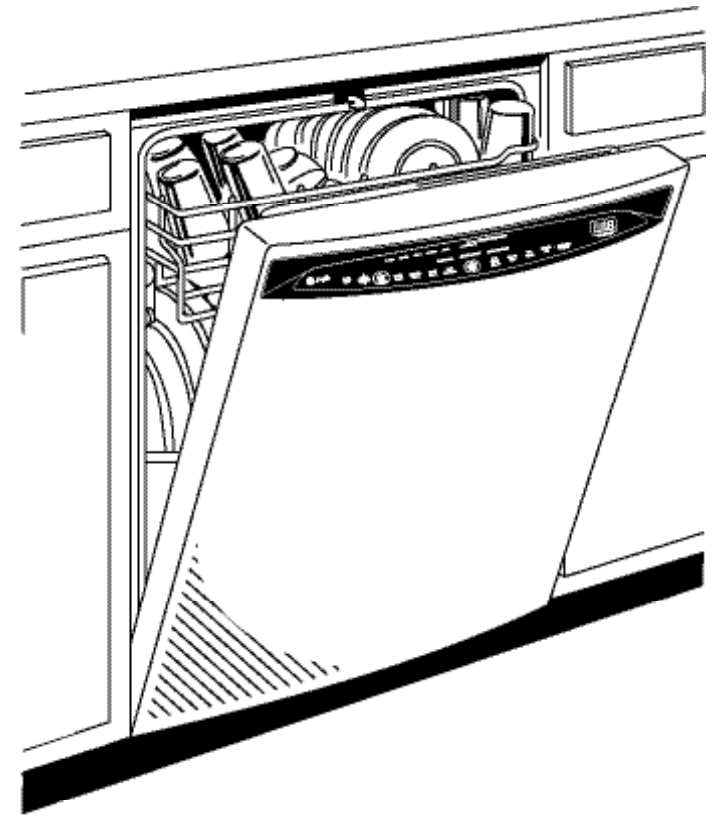

### Features and Benefits

- SmartDispense™ Technology - Holds an entire bottle of liquid automatic dishwasher detergent, dispensing the right amount based on water hardness and soil levels to get dishes incredibly clean
- Angled Rack Dry™ System - Features tines that gently angle cups, mugs and dessert glasses so water runs right off
- Single Rack Wash™ Selection - Perfect for smaller loads or for cleaning glasses only, washing just the upper rack of dishes using less water and energy
- Giant Tub with Maximum-Capacity Nylon Pearlescent™ Racking - Washes up to 16 place settings at once in long-lasting, durable racks that enhance the stainless interior
- 6-Level BrilliantClean™ Towerless Wash System with CleanSensor™ - Scrubs dishes clean with three full-sized wash arms, six levels of wash action and a sensor that continually monitors and adjusts the wash cycle for a superior clean
- QuietPower™ 5 Sound Package - Features an enhanced sound-deadening system to seal in sound, keeping the kitchen remarkably quiet
- Plastics Selection with Fan-Assist Dry - Protects plastics as they dry quickly, safely and energy efficiently
- Model PDW8980NSS - Stainless steel (shown)
- Model PDW8900NWW - White on white
- Model PDW8900NBB - Black on black