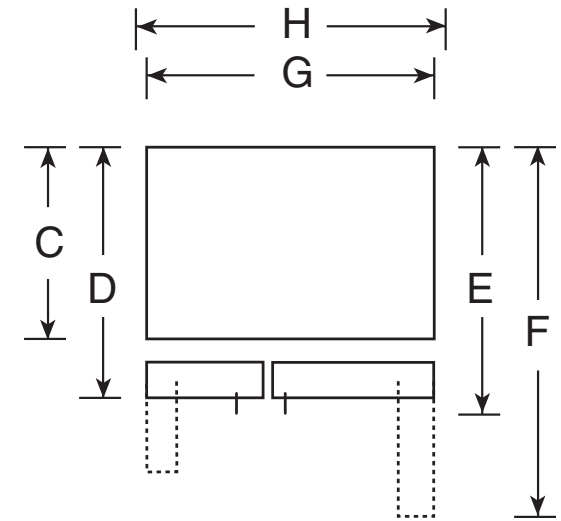

PSS28KSH

GE Profile™ Series 28.4 Cu. Ft. Side-By-Side Refrigerator with Dispenser

DIMENSIONS AND INSTALLATION INFORMATION (IN INCHES)

Overall Dimensions	Height to top of hinge (in.) A	69-1/2
	Height to top of case (in.) B	69
	Case depth without door (in.) C	28-1/2
	Case depth less door handle (in.) D	34
	Case depth with door handle (in.) E	36-1/2
	Depth with fresh food door open 90° (in.) F	50-1/2
	Width (in.) G	35-3/4
	Width with door open 90° inc. door handle (in.) H	46-1/2
Air	Each side (in.)	1/8
	Top (in.)	1
	Back (in.)	2

†Water hook-up fits in back air clearance when calculating installation depth.

If installed against a wall, allow clearance of 14-3/16" on freezer side to remove bin. To remove fresh food pans, remove door bins.

Clearance required to remove fresh food full-size pan without disassembling is 18-15/16".

Allow additional space for any necessary leveling adjustments.

For answers to your Monogram, GE Café™ Series, GE Profile™ Series or GE Appliances product questions, visit our website at geappliances.com or call GE Answer Center® Service, 800.626.2000.

Specification Revised 5/16

PSS28KSH

GE Profile™ Series 28.4 Cu. Ft. Side-By-Side Refrigerator with Dispenser

FEATURES AND BENEFITS

Angled ALL LED lighting in fresh food and freezer – Illuminates every inch of the fresh food and freezer compartments