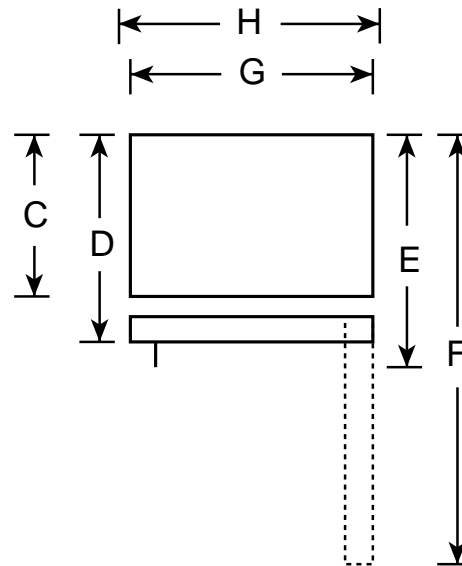

## GTS18KBM—GE 17.9 Cu. Ft. Top-Freezer Refrigerator

Dimensions (in inches)

Front View

Top View

<b>Overall Dimensions</b>	Height with hinge (in.) <b>A</b>	<b>66-5/8</b>
	Height without hinge (in.) <b>B</b>	<b>66-1/8</b>
	Depth without Doors (in.) <b>C</b>	<b>27-1/2</b>
	Depth with Doors (in.) <b>D</b>	<b>30-1/4</b>
	Depth plus Handle with Doors Closed (in.) <b>E</b>	<b>32-1/8</b>
	Depth with Doors open 90° (in.) <b>F</b>	<b>58-1/8</b>
	Width with Doors Closed (in.) <b>G</b>	<b>29-1/2</b>
	Width with Doors open 90° (in.) <b>H</b>	<b>30</b>
<b>Air Clearances</b>	Each side (in.)	<b>1/8</b>
	Top (in.)	<b>1</b>
	Back (in.)	<b>1</b>