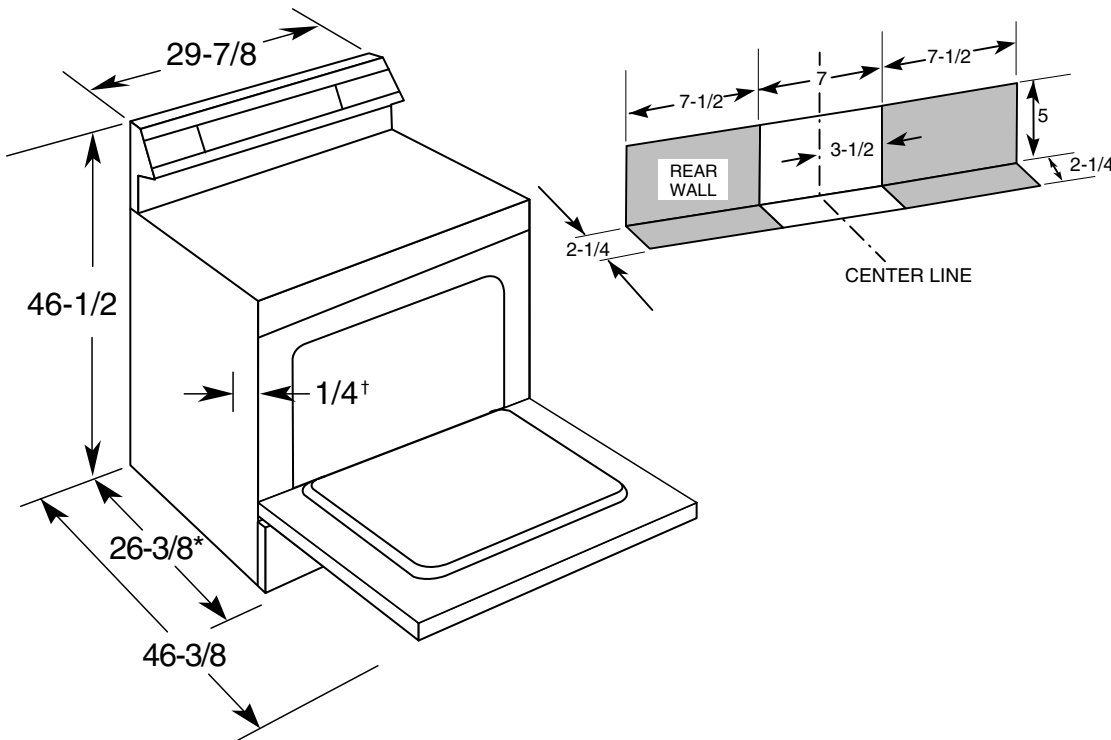

## RB530WCWW—Hotpoint 5.0 Cu. Ft. Free-Standing Electric Range

### Dimensions (in inches)

KW Rating	
240V	12.6
208V	9.9

**Receptacle Locations:** For 30" Free-Standing Ranges locally approved flexible service cord or conduit must be used because terminals are not accessible after range installation. See shaded area in drawing for location of electrical outlet box. Recommended outlet locations allow range to be installed directly against rear wall.

**Installation Information:** Before installing, consult installation instructions packed with product for current dimensional data.

\*Dimensions from wall to front of closed oven door.  
 Dimensions from wall to front of closed oven door handle is 28-1/2".

### Features and Benefits

- Super Large 5.0 cu. ft. Oven Capacity
- Upswept Porcelain-Enameled Cooktop
- Two 8" and Two 6" Plug-In Calrod® Heating Elements
- Electronic Clock and Kitchen Timer
- Standard Clean Oven
- Chrome Removable One-Piece Drip Bowls
- 2 Oven Shelves
- Interior Oven Light
- Surface Element "On" Light
- Oven "On" Light
- Frameless Glass Oven Door With Window
- Designer Style Handle
- Storage Drawer
- Model RB530WCWW - White on white